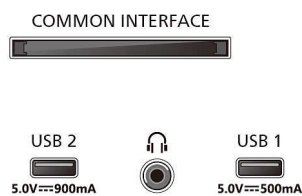

- Output power (RMS): 20 W
- Speaker configuration: 2 x 10 W full-range speakers
- Codec: Dolby Digital, Dolby Atmos®, DTS:X
- Sound Enhancement: Dolby Bass Enhancement, Clear Dialogue, A.I. Sound, A.I. EQ, Dolby Volume Leveller, Night Mode, Sound Personalisation

Connectivity

- Number of HDMI connections: 4
- HDMI features: 4K, Audio Return Channel
- EasyLink (HDMI-CEC): Remote control pass-through, System audio control, System standby, One touch play
- Number of USBs: 2
- Wireless connection: Wi-Fi 802.11ac, 2 x 2, Dual band, Bluetooth 5.2
- HDCP 2.3: Yes on all HDMI
- HDMI ARC: Yes on HDMI2
- HDMI 2.1 features: eARC on HDMI 2, eARC/VRR/ALLM supported
- EasyLink 2.0: HDMI-CEC for Philips TV/SB, External setting via TV UI

Supported HDMI video features

- Gaming: ALLM, HDMI VRR, AMD FreeSync Premium
- HDR: HLG, HDR10, HDR10+ Compatible, Dolby Vision

EU Energy card

- Energy class for SDR: G
- Energy class for HDR: G
- Off mode power consumption: n.a
- Networked standby mode: less than 0.3 W
- Panel technology used: LED LCD

Power

- Power Saving Features: Auto switch-off timer, Picture mute (for radio), Eco mode, Light sensor

Accessories

- Included accessories: Remote Control, 2 x AAA Batteries, Tabletop stand, Power cord, Quick Use

Guide, Legal and safety brochure

Design

- Colours of TV: Anthracite grey bezel
- Stand design: Anthracite grey stand

Dimensions

- Distance between 2 stands: 375 mm
- Wall-mount compatible: 100 x 200 mm

Connections

Side