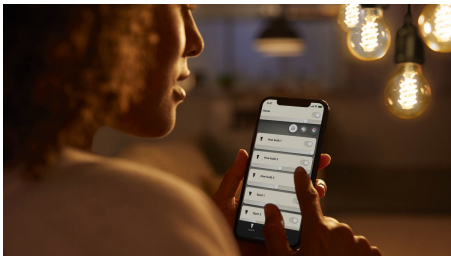

Control up to 10 lights with the Bluetooth app

With the Hue Bluetooth app, you can control your Hue smart lights in a single room of your home. Add up to 10 smart lights and control them all with just the touch of a button on your mobile device.