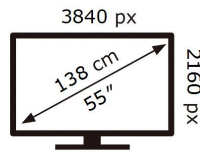

**ENERGY**

SAMSUNG

GU55AU9079U

**94** kWh/1000h

ABCDEF **G**

**125** kWh/1000h

2019/2013