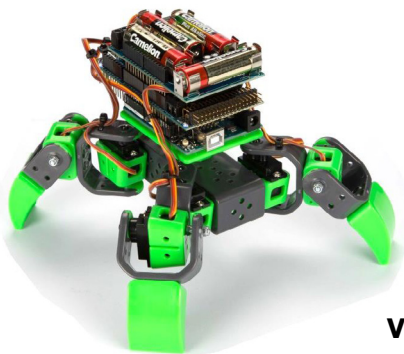

ALLBOT[®]

EXPANDABLE ROBOT SYSTEM

ALLBOT OPTION: 3 SERVO LEG

ORDER CODE: VR013

Enhance your own creations with this ALLBOT leg set!

Features:

- all the parts you need to create an extra leg with 3 degrees of freedom
- 3 X 9G servo's
- several types of feet to suit your ALLBOT's need
- necessary screws are included

VR408

ALLBOT options:

VR012: 2 servo leg

VR001: smartphone IR transmitter