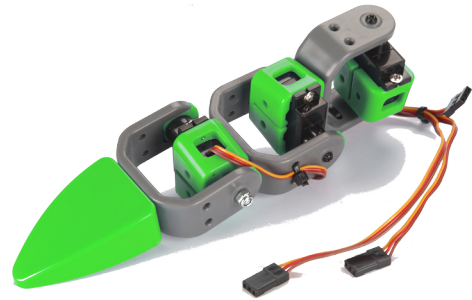

ALLBOT[®]

EXPANDABLE ROBOT SYSTEM

ALLBOT OPTION: 3 SERVO LEG

ORDER CODE: VR013

Enhance your own creations with this ALLBOT leg set!

Features:

- all the parts you need to create an extra leg with 3 degrees of freedom
- 3 X 9G servo's
- several types of feet to suit your ALLBOT's need
- necessary screws are included

VR408

ALLBOT options:

VR012: 2 servo leg

VR001: smartphone IR transmitter