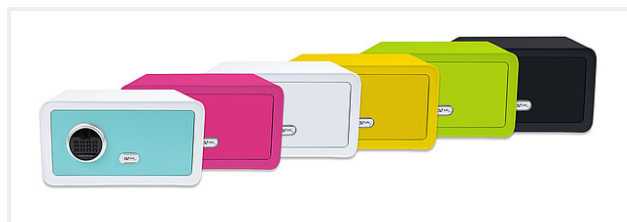

Olymp GOsafe 2.0 / 210

- 2 opening options (numeric code & securitykey)
- Individual numerical code (4-8 digits)
- Alarm in case of wrong code
- Sound ON/OFF function
- Illuminated keys
- Locking by 3 solid metal bolts
- Interior trim with leatherette and LED light
- Pre-drilled holes on the back and bottom
- Emergency power supply by 9 V block battery can be connected from the outside (battery not included)
- Capacity: 28 l
- Inside dimension: 225 x 425 x 290 mm

Color	Item Num.	Size WxDxH	Weight	EAN
black	7114	230 x 430 x 350 mm	14,0 kg	4030152071142
white	7115	230 x 430 x 350 mm	14,0 kg	4030152071159
blue/white	7116	230 x 430 x 350 mm	14,0 kg	4030152071166
green	7117	230 x 430 x 350 mm	14,0 kg	4030152071173
yellow	7118	230 x 430 x 350 mm	14,0 kg	4030152071180
pink	7119	230 x 430 x 350 mm	14,0 kg	4030152071197

Product + package (PP)

Package unit (PU)

Size PP WxDxH	Weight PP	PU	Size PU WxDxH	Weight PU
290 x 480 x 410 mm		1		
290 x 480 x 410 mm		1		
290 x 480 x 410 mm		1		
290 x 480 x 410 mm		1		
290 x 480 x 410 mm		1		
290 x 480 x 410 mm		1		