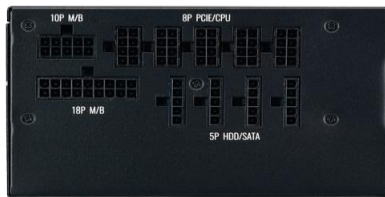

Make It Yours.

MWE GOLD 850 - V2 (FULL MODULAR)

MPE-8501-AFAAG

FULL MODULAR 80 PLUS GOLD CERTIFIED ATX POWER SUPPLY

MWE Gold -V2 (Full Modular) is the next step in the evolution of Cooler Master's entry level 80 PLUS Gold power offerings. The intention was not to create a new product but to improve a current one to be even more useful to consumers. The design changes implemented in this iteration of the MWE Gold were based on user feedback and demand. New things were added or changed to make the user experience better and simpler. Together, these design choices deliver a great entry level power supply option complete with high efficiency, reliability, simplicity, and a competitive price point.

120mm HDB Fan : 120mm Hydro Dynamic Fan bearing for improved cooling and noise reduction.

High Operating Temperature : The MWE Gold - V2 can operate safely at up to 50 degrees.

Full Modular Cabling : MWE Gold - V2 comes with full modular flat, black cables for increased airflow.

CABLES

Make It Yours.

FEATURES

The 80 PLUS Gold certification guarantees a minimum efficiency of 90%.

2 EPS connectors included with all models for universal current generation motherboard compatibility.

120mm Hydro Dynamic Fan bearing for improved cooling and noise reduction.