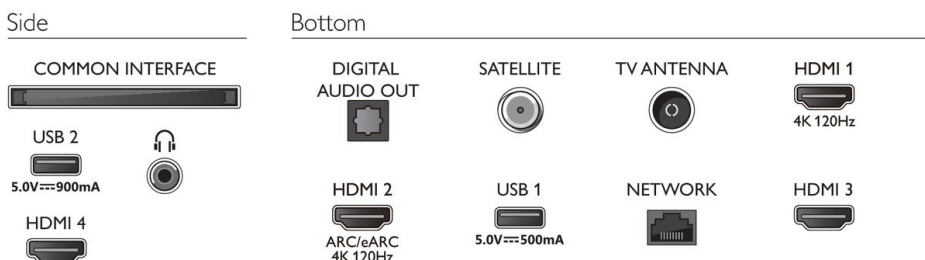

Supported HDMI video features

- Gaming: ALLM, HDMI VRR, Dolby Vision Game, AMD FreeSync Premium
- HDMI 1/2: HDMI 2.1 full bandwidth 48Gbps, upto 4K 120Hz
- HDMI 3/4: HDMI 2.0
- HDR: Dolby Vision, HDR10, HDR10+, HLG

Multimedia Applications

- Video Playback Formats: Containers: AVI, MKV, H264/MPEG-4 AVC, MPEG-1, MPEG-2, MPEG-4, VP9, HEVC (H.265), AV1

- Subtitles Formats Support: .SML, .SRT, .SSA, .SUB, .TXT, .ASS
- Music Playback Formats: AAC, MP3, WAV, WMA (v2 up to v9.2), WMA-PRO (v9 and v10), FLAC
- Picture Playback Formats: JPEG, BMP, GIF, PNG, 360 photo, HEIF

Design

- Colors of TV: Anthracite grey bezel
- Stand design: Anthracite grey central stand

Dimensions

- Box dimensions (W x H x D): 1400.0 x 890.0 x 160.0 mm
- Set dimensions (W x H x D): 1231.0 x 720.0 x 80.0 mm
- Set dimensions with stand (W x H x D): 1231.0 x 783.0 x 259.0 mm
- Stand dimensions (W x H x D): 549.0 x 73.0 x 259.0 mm
- Stand height to TV bottom edge: 73.0 mm
- Wall mount compatible: 200 x 300 mm
- Product weight: 15.5 kg
- Product weight (+stand): 18.2 kg
- Weight incl. Packaging: 22.3 kg

Connections

Issue date 2023-03-02

Version: 2.1.2

12 NC: 8670 001 88615
EAN: 87 18863 03793 5

© 2023 Koninklijke Philips N.V.
All Rights reserved.

Specifications are subject to change without notice.
Trademarks are the property of Koninklijke Philips N.V.
or their respective owners.

www.philips.com

- EPG and actual visibility (up to 8 days) is country and operator dependent.
- Android App offerings vary per country. For more details please visit your local Google Play Store.
- The TV supports DVB reception for 'Free to air' broadcast. Specific DVB operators may not be supported. An up to date list can be found in the FAQ section of the Philips support website. For some operators Conditional Access and subscription are required. Contact your operator for more information.
- Philips TV Remote app and related functionalities vary per TV model, operator, and country, as well as smart device model and OS. For more details please visit: www.philips.com/TVRemoteapp.
- USB recording for digital channels only, recordings may be limited by broadcast copy protection (CI+). Country and channel restrictions may apply.
- This television contains lead only in certain parts or components where no technology alternatives exist in accordance with existing exemption clauses under the RoHS Directive.
- Memory size (Flash) : 16G, the actual available disc space may differ (dependant on e.g. (pre-)installed apps, installed operating system, etc.)
- Amazon, Alexa and all related logos are trademarks of Amazon.com, Inc. or its affiliates. Amazon Alexa is available in selected languages and countries.
- Amazon Prime is available in selected languages and countries.
- Disney+ subscription required. Subject to terms at <https://www.disneyplus.com> (c) 2020 Disney and its related entities. Disney+ is available in selected languages and countries.
- Google Assistant is available on Philips Android TVs running on Android O (8) or higher OS version. Google Assistant is available in selected languages and countries.
- Netflix subscription required. Subject to terms at <https://www.netflix.com>
- Rakuten TV is available in selected languages and countries.
- Google TV is the name of this device's software experience and a trademark of Google LLC.
- Google TV is the name of this device's software experience and a trademark of Google LLC. YouTube, Ok Google and other marks are trademarks of Google LLC.