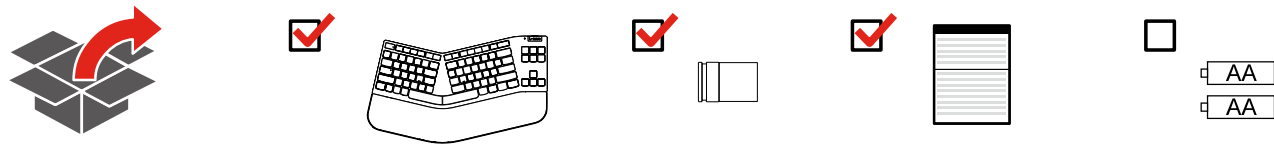

Lenovo Go Wireless Split Keyboard

<https://support.lenovo.com/docs/LenovoGo>

(1P) PN: SP41C33883
Printed in China

Lenovo

Lenovo Unified Pairing Receiver