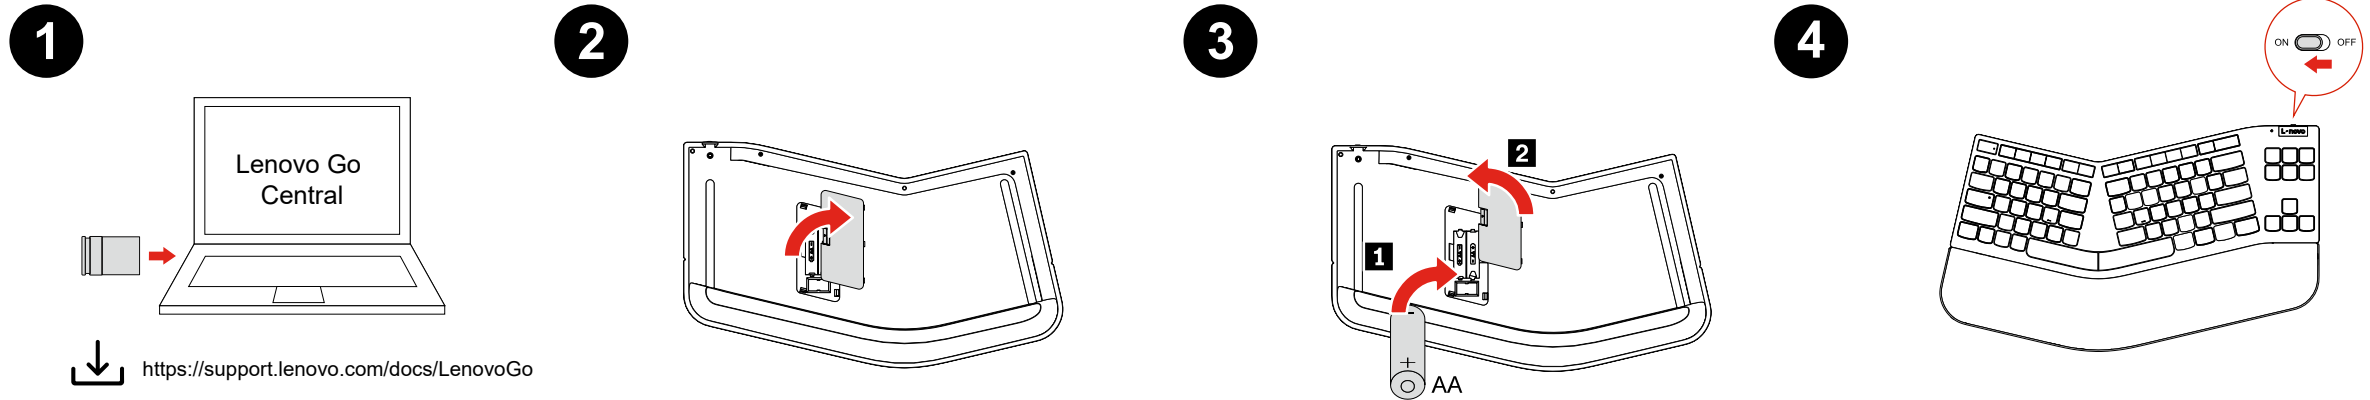

Lenovo Go Wireless Split Keyboard

<https://support.lenovo.com/docs/LenovoGo>

(1P) PN: SP41C33883
Printed in China

Lenovo

Lenovo Unified Pairing Receiver