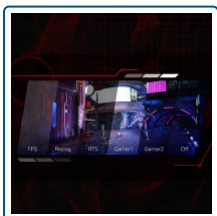

6 Games mode

Tailor your display to the game with a click of a button. Switch settings between in-built presets for FPS, racing, or RTS games, or customise your own ideal conditions and save them. The AOC Settings KeyPad makes switching profiles or adjusting features quick and easy.