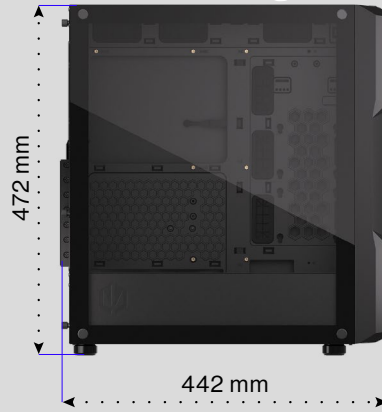

Technical specifications

Product code	EY2A009	Motherboard form factor	ATX / microATX / ITX
EAN	5903018666280	Video card clearance (GPU) [mm]	370
Product type	PC case	CPU cooler clearance [mm]	162
Dimensions [mm]	472x220x442	Power supply clearance [mm]	296

Cooling system

Fan capacity (maximum)	8	Front (included)	3x Stratus 120 PWM ARGB (200 – 1400 rpm)
Fans (included)	4	Rear (included)	1x Stratus 120 PWM ARGB (200 – 1400 rpm)

Radiator capacity

Front [mm]	1x 120 / 240 / 280 / 360
Top [mm]	1x 120 / 240 / 280
Rear [mm]	1x 120

Dust filters

Front	Magnetic
Top	Magnetic
Bottom	Magnetic

Splitter

PWM 4-pin	5
ARGB 3-PIN	5

Number of bays (internal)

2,5"	2
2,5"/3,5"	2

Front I/O

USB-A	2	POWER button	1
AUDIO JACK	2	RESET/LED button	1