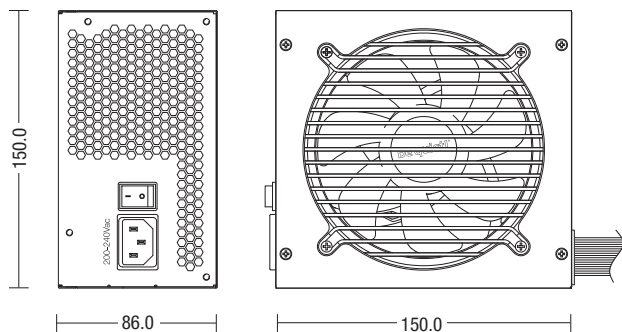

Dimensions (mm) »