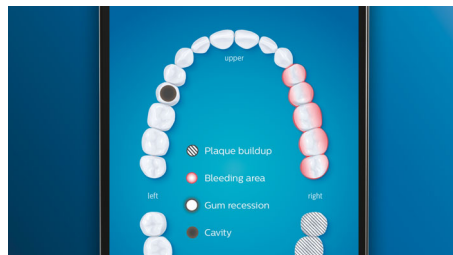

Whiter teeth, fast

Click on the Premium White brush head to remove surface stains and reveal your whitest smile. With its densely packed central stain removal bristles, it's clinically proven to remove up to 100% more stains in just three days.**

TongueCare+ tongue brush

Click on the TongueCare+ tongue brush to gently remove odor-causing bacteria from the pores of your tongue. Its 240 specially designed MicroBristles get between all your tongue's ridges and grooves to remove bacteria and debris that lead to bad breath. Team with our antibacterial BreathRx tongue spray for superior cleaning and super fresh breath.

Never miss a spot

Thanks to our smart location sensor, you'll always know where you've brushed, and where you haven't. Real-time tracking on the Philips Sonicare app that lets you know when you've achieved a thorough clean, and coaches you to be a better, more mindful brusher.

Focus areas and goal-setting

Any trouble areas your dentist has pointed out? We'll highlight them on your in-app 3D mouth map, and remind you to pay extra attention to these areas.

Too much pressure?

You might not notice when you brush too hard, but your DiamondClean Smart will. If you use too much pressure, the light ring on the end of your handle will flash. This is a gentle reminder to ease off the pressure, and let your brush head do the work. 7 out of 10 people found this feature helped them become a better brusher.