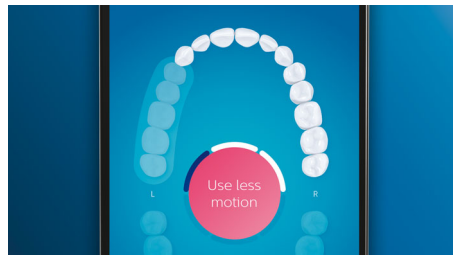

Say goodbye to plaque

Click on the Premium plaque control brush head to experience our deepest clean. With soft flexible sides, the bristles contour to the shape of each tooth's surface to provide 4x more surface contact*** and remove up to 10x more plaque from hard-to-reach areas*.

Whiter teeth, fast

Click on the Premium White brush head to remove surface stains and reveal your whitest smile. With its densely packed central stain removal bristles, it's clinically proven to remove up to 100% more stains in just three days.**

Never miss a spot

Thanks to our smart location sensor, you'll always know where you've brushed, and where you haven't. Real-time tracking on the Philips Sonicare app that lets you know when you've achieved a thorough clean, and coaches you to be a better, more mindful brusher.

Focus areas and goal-setting

Any trouble areas your dentist has pointed out? We'll highlight them on your in-app 3D mouth map, and remind you to pay extra attention to these areas.

Too much pressure?

You might not notice when you brush too hard, but your DiamondClean Smart will. If you use too much pressure, the light ring on the end of your handle will flash. This is a gentle reminder to ease off the pressure, and let your brush head do the work. 7 out of 10 people found this feature helped them become a better brusher.