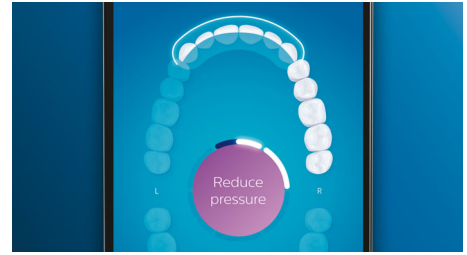

Never miss a spot

Thanks to our smart location sensor, you'll always know where you've brushed, and where you haven't. Real-time tracking on the Philips Sonicare app that lets you know when you've achieved a thorough clean, and coaches you to be a better, more mindful brusher.

Focus areas and goal-setting

Any trouble areas your dentist has pointed out? We'll highlight them on your in-app 3D mouth map, and remind you to pay extra attention to these areas.

Too much pressure?

You might not notice when you brush too hard, but your DiamondClean Smart will. If you use too much pressure, the light ring on the end of your handle will flash. This is a gentle reminder to ease off the pressure, and let your brush head do the work. 7 out of 10 people found this feature helped them become a better brusher.