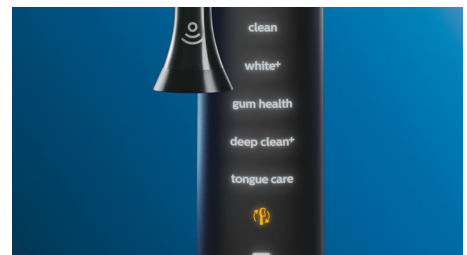

Focus areas and goal-setting

Any trouble areas your dentist has pointed out? We'll highlight them on your in-app 3D mouth map, and remind you to pay extra attention to these areas.

Too much pressure?

You might not notice when you brush too hard, but your DiamondClean Smart will. If you use too much pressure, the light ring on the end of your handle will flash. This is a gentle reminder to ease off the pressure, and let your brush head do the work. 7 out of 10 people found this feature helped them become a better brusher.

Easy does it

With an electric toothbrush, you let the brush do the work. We've built a scrubbing sensor into your handle as a gentle reminder to reduce scrubbing. This way, you can improve your technique and get a gentler, more effective clean.

BrushSync mode pairing

Wondering which mode and intensity you should use? Wonder no longer. A microchip in your brush head tells your DiamondClean Smart which one you're using. So if you click on a gum-care brush head, for example, your toothbrush knows to select the optimal mode and intensity to provide a gentle yet effective care for your gums. All you need to do is to press the power button.

Specifications

Modes

- Clean: For exceptional everyday clean
- White+: To remove surface stains
- Deep Clean+: For an invigorating deep clean
- Gum Health: Special attention to molars
- TongueCare+: For long lasting clean breath
- 3 intensities: High, Medium, Low