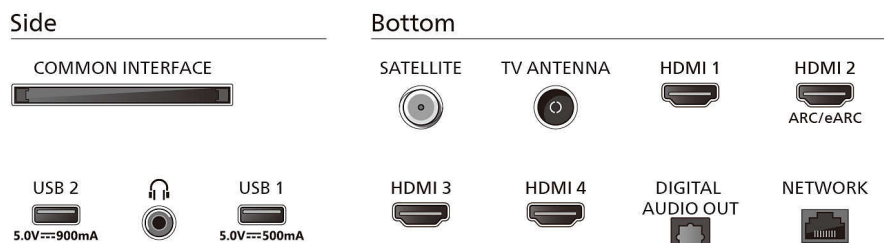

Connectivity

- Number of HDMI connections: 4
- HDMI features: 4K, Audio Return Channel
- EasyLink (HDMI-CEC): Remote control pass-through, System audio control, System standby, One touch play
- Number of USBs: 2
- Wireless connection: Wi-Fi 802.11ac, 2 x 2, Dual band, Bluetooth 5.2
- HDCP 2.3: Yes on all HDMI
- HDMI ARC: Yes on HDMI2
- HDMI 2.1 features: eARC on HDMI 2, eARC/VRR/ALLM supported
- EasyLink 2.0: HDMI-CEC for Philips TV/SB, External setting via TV UI

Power

- Power Saving Features: Auto switch-off timer, Picture mute (for radio), Eco mode, Light sensor

Accessories

- Included accessories: Remote Control, 2 x AAA Batteries, Tabletop stand, Power cord, Quick Use Guide, Legal and safety brochure

Design

- Colours of TV: Anthracite grey bezel
- Stand design: Anthracite grey stand

Dimensions

- Distance between 2 stands: 475 mm
- Wall-mount compatible: 200 x 300 mm

Connections

Issue date 2024-02-16

Version: 1.1.1