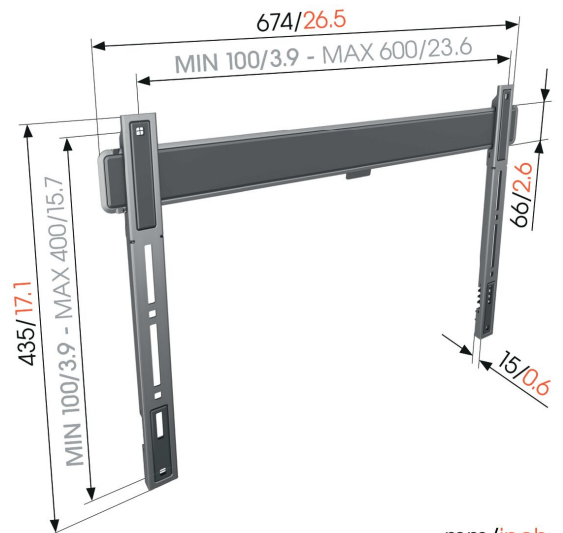

TVM 5605 Fixed TV Wall Mount

Key Benefits

- Our slimmest wall mount - Only 1,5 cm from the wall, ideal for large OLED/QLED TVs
- Created for the largest screens - Supports maximum weight of 100kg, safety tested
- Lock your TV with a single click - Easily secure or release your TV through Auto-ClickLoc™
- Perfectly level installation - spirit level included
- Protective TV padding - Protect the rear of your TV with soft protective padding

Extremely flat TV wall mount for high-end TVs from 40 to 100 inches

This ultra-slim ELITE Fixed TV wall mount is specially designed to mount your large, premium TV as flat as possible on the wall. It is suitable for screens from 40 to 100 inches in size and weighing up to 100 kg, leaving only 1.5 cm between your TV and the wall. The ELITE Fixed TV wall mount cannot be turned or tilted, making this a dream wall mount for those who sit directly in front of the screen.

mm/inch
VESA mounting holes

TVM 5605 Fixed TV Wall Mount

Specifications

Article number (SKU)	5856050
Colour	Black
EAN single box	8712285347962
Product size	L
TÜV certified	Yes
Guarantee	15 years
Min. screen size (inch)	40
Max. screen size (inch)	100
Max. weight load (kg)	100
Max. bolt size	M8
Max. width of interface (mm)	675
Cable management	Cable clip
Max. horizontal hole pattern (mm)	600
Max. vertical hole pattern (mm)	400
Min. distance to the wall (mm)	15
Min. horizontal hole pattern (mm)	100
Min. vertical hole pattern (mm)	100
Spirit level included	Yes