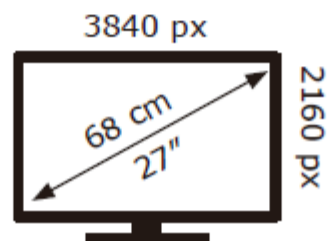

LG Electronics

27UP600

**32** kWh/1000h

ABCDEF**G**

**46** kWh/1000h

2019/2013