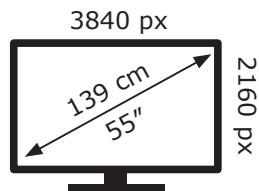

# ENERGY

LG Electronics

55UN73006LA

**102** kWh/1000h

ABCDEF**G**

**126** kWh/1000h

2019/2013