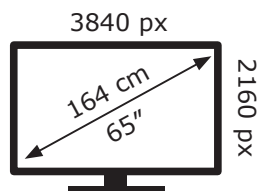

LG Electronics

65NANO866NA

123 kWh/1000h

ABCDEF**G**

163 kWh/1000h

2019/2013