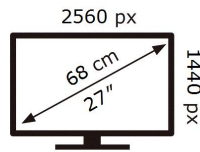

ENERG 

SAMSUNG

C27JG56QQU

46 kWh/1000h

2019/2013