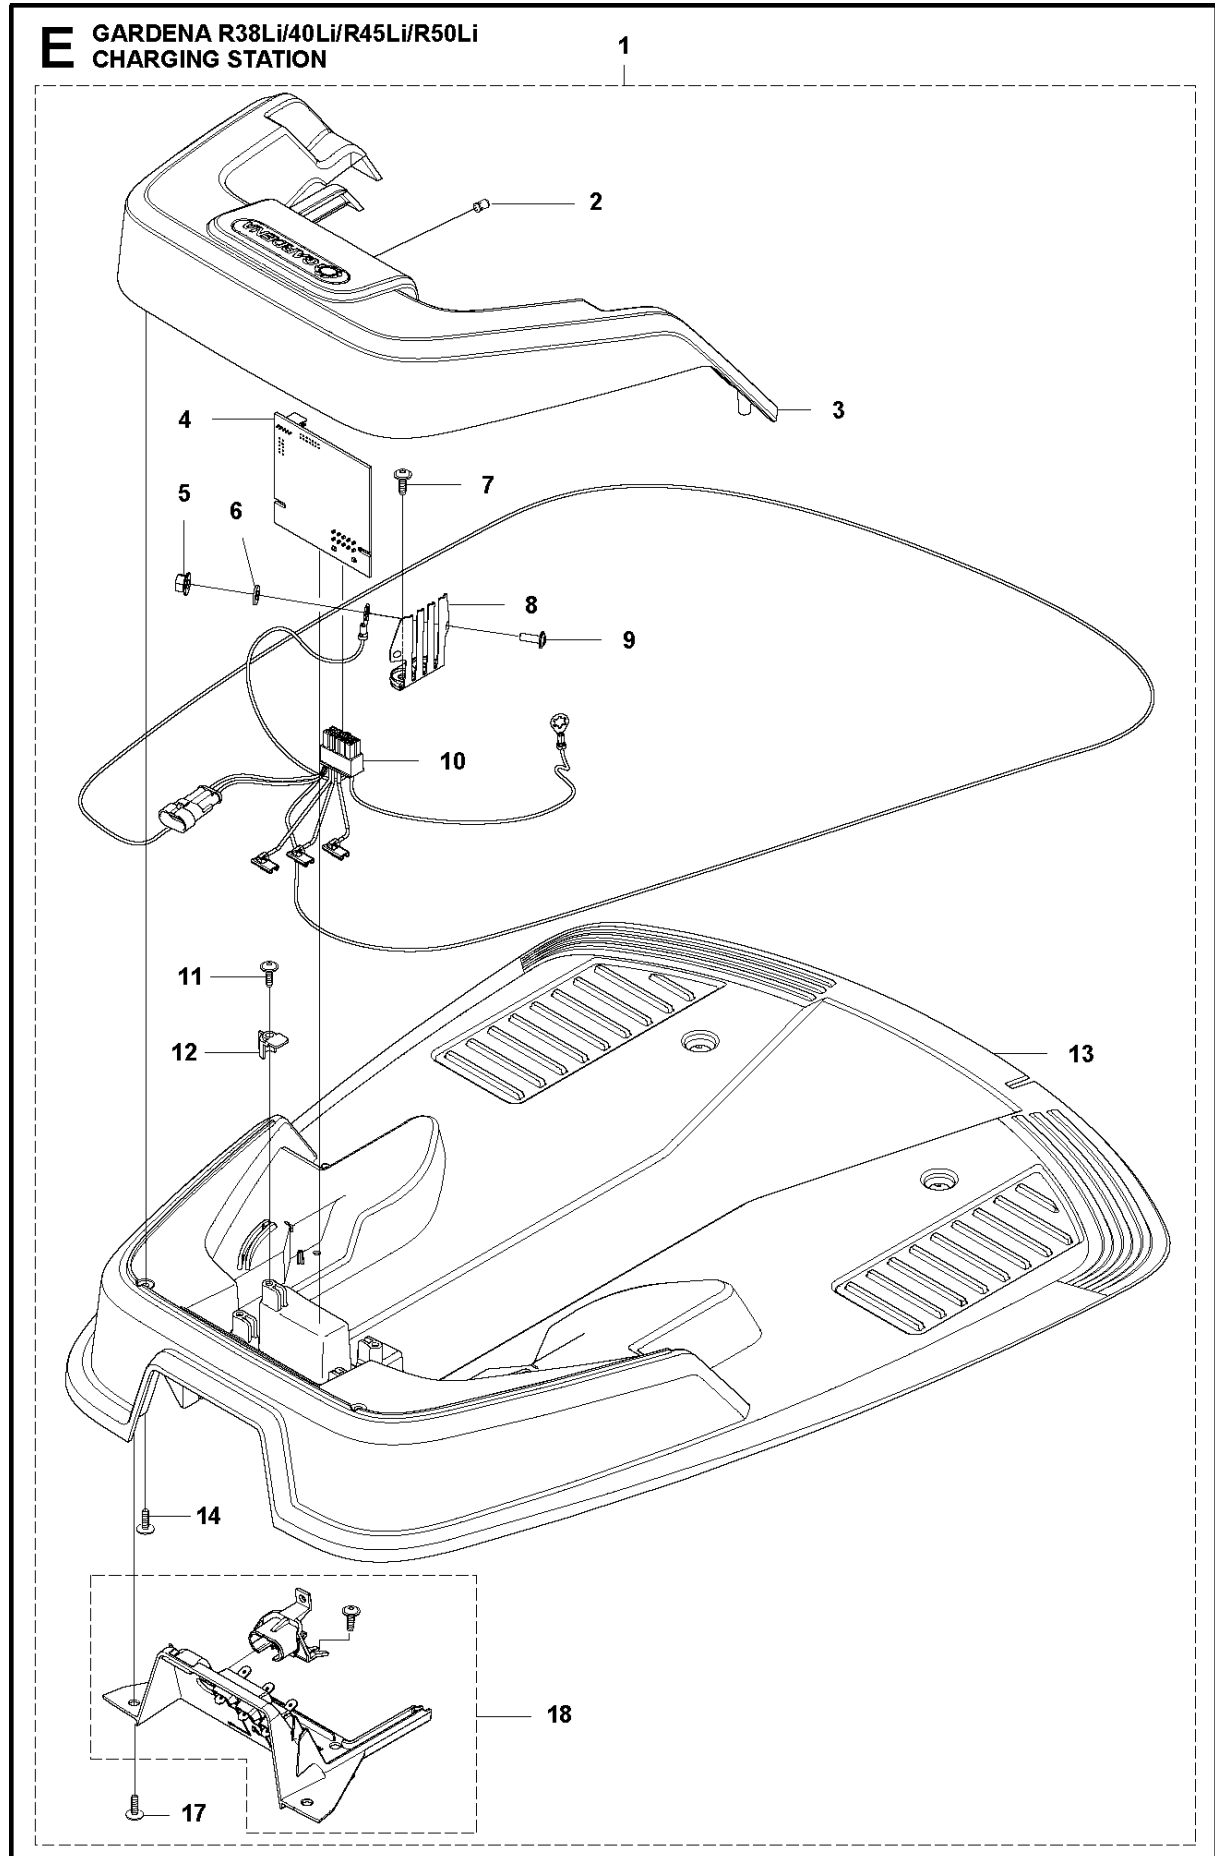

D GARDENA R38Li/40Li/R45Li/R50Li
BLADE MOTOR & CUTTING EQUIPMENT

BLADE MOTOR & CUTTING EQUIPMENT

R40Li, 2017-01

Ref	Part No	Description	Remark	QTY KIT
1	584 98 93-02	MOTOR	Cutting Motor	1
2	575 54 33-10	SCREW	Screw, Grey (10 mm)	1
3	574 50 35-01	HEIGHT INDICATOR	Height Indicator	1
4	581 02 03-01	MOTOR HOUSING	Motor Housing	1
5	576 21 38-01	SCREW ITPANM	Screw M4x12	3
6	574 37 35-01	HUB	Hub, Cutting Motor	1
7	576 21 35-01	SCREW IHSETM	Stop Screw	1
8	579 75 83-01	GUARD	Guard, Cutting Disc	1
9	575 54 33-14	SCREW	Screw, Grey (14 mm)	3
10	574 48 71-01	CUTTING DISC	Cutting Disc	1
11	577 09 32-01	WASHER	Washer	1
12	576 21 38-01	SCREW ITPANM	Screw	3

CHARGING STATION

R40Li, 2017-01

Ref	Part No	Description	Remark	QTY KIT
1	577 97 23-15	CHARGING STATION	Charging Station, Gardena	1
2	535 12 87-02	DIODE LENS	Diode Lens	1
3	584 61 83-02	CHARGING STATION	Charging Station Cover, Gardena	1
4	582 87 62-01	PRINTED CIRCUIT ASSY	Circuit Board, Charging Station	1
5	588 22 21-01	HEXAGON NUT FLANGE	Nut Flange	2
6	535 08 74-01	WASHER	Washer	2
7	575 54 33-14	SCREW	Screw, Grey (14 mm)	2
8	587 12 51-01	CONTACT	Contacts, Charging Station	2
9	588 22 22-01	SCREW ITXPANM	Screw	2
10	582 38 10-01	CABLE ASSY	Loom, Charging Station	1
11	575 54 33-14	SCREW	Screw, Grey (14 mm)	2
12	535 12 79-01	BRACKET	Bracket	2
13	581 55 19-03	CHARGING STATION	Charging Station Base Plate	1
14	575 54 33-14	SCREW	Screw, Grey (14 mm)	4
17	575 54 33-14	SCREW	Screw, Grey (14 mm)	4
18	582 35 64-01	PANEL ASSY	Guide Cover, Charging Station	1