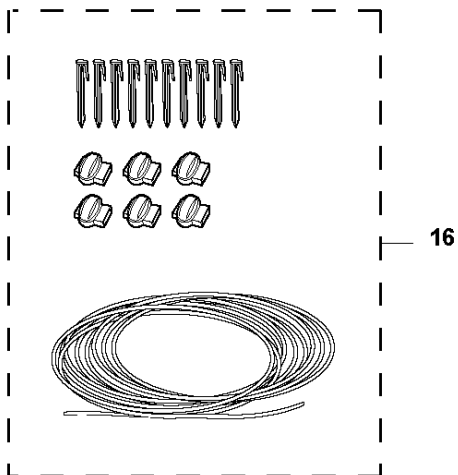

F GARDENA R38Li/40Li/R45Li/R50Li
INSTALLATION ACCESSORIES

Ref	Part No	Description	Remark	QTY KIT
1	584 86 25-01	TRANSFORMER	Power Supply Unit, EU	1
2	584 86 26-02	POWER UNIT	Power Supply Unit, UK	1
2	584 86 26-03	TRANSFORMER	Power Supply Unit, CH	1
2	584 86 26-04	POWER UNIT	Power Supply Unit, CA	1
2	584 86 26-05	POWER UNIT	Power Supply Unit, AU-NZ	1
3	579 82 51-01	CABLE ASSY	Low Voltage Cable (20 m)	1
3	579 82 51-02	CABLE ASSY	Low Voltage Cable (10 m)	1
3	579 82 51-03	CABLE ASSY	Low Voltage Cable (3 m)	1
4	966 80 98-01	STAPLE	Staples (100 pcs), Gardena Blister Pack	1
4	Gardena409020	TBD	Staples (100 pcs), Gardena Blister Pack	1
5	575 23 86-02	SCREW KIT	Anchor Screw (3 pcs) incl. Allen Key	1
6	967 10 48-01	WIRE	Loop Wire 50 m, Gardena Blister Pack	1
6	Gardena405820	TBD	Loop Wire 50 m, Gardena Blister Pack	1
6	966 80 96-01	WIRE	Loop Wire (150 m), Gardena Blister Pack	1
6	Gardena408820	TBD	Loop Wire (150 m), Gardena Blister Pack	1
6	580 66 20-03	WIRE	Loop Wire (200 m)	1
6	580 66 20-01	WIRE	Loop Wire (250 m)	1
6	580 66 20-04	WIRE	Loop Wire (800 m)	1
7	966 80 95-01	BLADE	Blades (9 pcs), Gardena Blister Pack	1
7	Gardena408720	TBD	Blades (9 pcs), Gardena Blister Pack	1
7	577 86 46-03	BLADE SET	Long Life - Safety Blade, Husqvarna Blister Pack, 9 pcs	1
7	577 60 65-05	BLADE SET	Long Life - Safety Blade, 45 pcs	1
7	577 60 66-04	BLADE SET	Long Life - Safety Blade, 300 pcs	1
8	535 12 90-01	CONNECTOR	Loop Wire Connector (1pcs)	1
9	501 98 02-01	COUPLER	Coupler (1pcs)	1
9	501 98 02-02	COUPLER	Coupler KIT (50pcs)	1
10	966 80 97-01	COUPLER	2 Connectors+6 Couplers, Gardena Blister Pack	1
10	Gardena408920	TBD	2 Connectors+6 Couplers, Gardena Blister Pack	1
10	579 04 81-01	ACCESSORY BAG	5 Connectors+5 Couplers	1
11	586 27 79-01	STICKER	Sticker, Cable Markers (10 pcs)	1
12	502 40 53-01	LABEL	Label, Anti-Theft	1
13	578 90 91-05	DVD	Installation DVD, Gardena	1
14	115844301	TBD	Operator's Manual, Swedish	1
14	115844306	TBD	Operator's Manual, Danish	1
14	115844311	TBD	Operator's Manual, Finnish	1
14	115844321	TBD	Operator's Manual, Norwegian	1
14	115844326	TBD	Operator's Manual, English	1
14	115844331	TBD	Operator's Manual, French	1
14	115844336	TBD	Operator's Manual, Dutch	1
14	115844341	TBD	Operator's Manual, Italian	1
14	115844346	TBD	Operator's Manual, Spanish	1
14	115844351	TBD	Operator's Manual, German	1
14	115844358	TBD	Operator's Manual, Hungarian	1
14	115844359	TBD	Operator's Manual, Portuguese	1
14	115844361	TBD	Operator's Manual, Polish	1