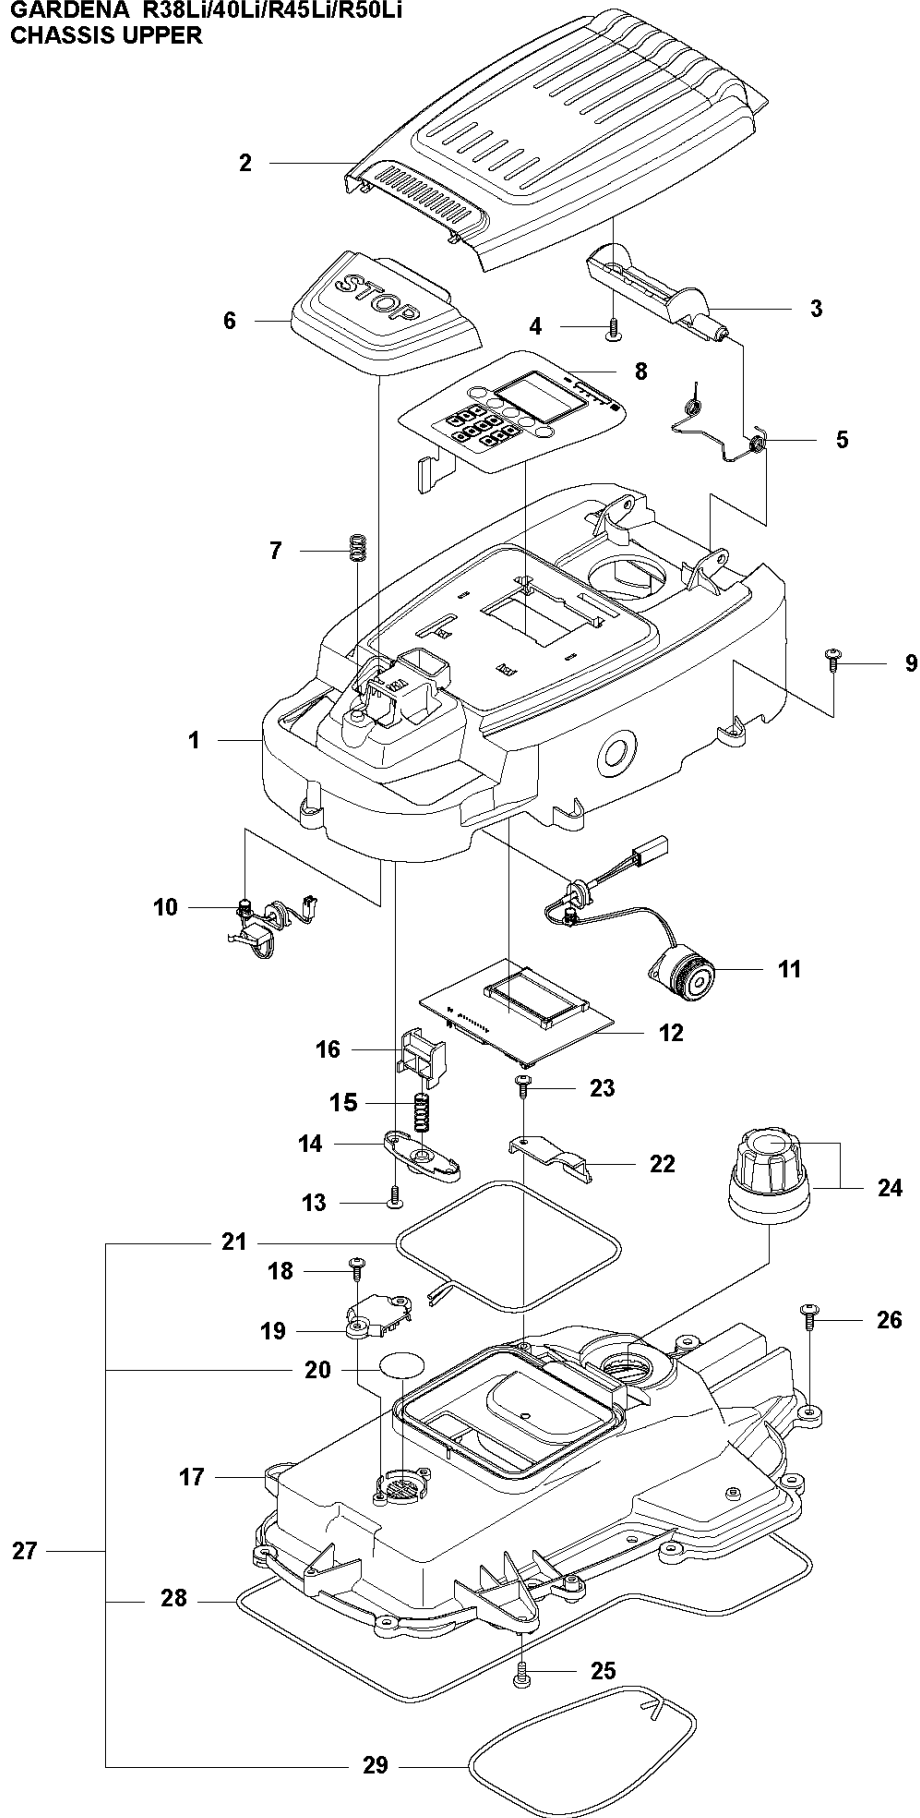

B GARDENA R38Li/40Li/R45Li/R50Li
CHASSIS UPPER

CHASSIS UPPER

R40Li, 2017-01

Ref	Part No	Description	Remark	QTY KIT
1	579 39 19-03	KIT	Display Cover KIT incl. Sealing & Keyboard	1
2	577 70 72-03	COVER	Cover, Height Adjustment	1
3	577 70 78-01	HINGE	Hinge, Height Adjustment Lid	1
4	575 54 33-14	SCREW	Screw, Grey (14 mm)	2
5	578 44 52-01	SPRING	Spring, Height Adjustment Lid	1
6	577 70 66-01	BUTTON	Stop Button	1
7	574 48 70-01	SPRING	Spring, Stop Button	1
8	586 94 56-01	KEYBOARD	Keyboard	1
9	575 54 33-14	SCREW	Screw, Grey (14 mm)	5
10	574 48 03-01	SWITCH	Micro Switch, Stop Button	1
11	574 47 59-01	BUZZER	Buzzer, Display Cover	1
12	588 44 19-01	PRINTED CIRCUIT ASSY	Display/MMI, Circuit Board	1
13	575 54 33-14	SCREW	Screw, Grey (14 mm)	2
14	575 41 58-01	SPRING HOLDER	Spring Holder, Stop Button	1
15	576 24 22-01	SPRING	Spring Lock, Stop Button	1
16	575 40 90-01	LOCK	Lock, Stop Button	1
17	579 39 20-02	KIT	Chassis Upper KIT incl. Sealing & Air Filter	1
18	575 54 33-14	SCREW	Screw, Grey (14 mm)	2
19	576 69 70-01	COVER	Cover, Air Filter	1
20	577 75 37-01	KIT	Air Filter KIT (10 pcs)	1
21	574 87 47-04	SEALING STRIP	Sealing Strip (1 pcs, 4 mm)	1
22	576 05 39-01	COVER	Cover, Height Indicator	1
23	575 54 33-14	SCREW	Screw, Grey (14 mm)	1
24	579 39 22-01	KIT	Knob, Height Adjustment KIT incl. Knob & Sticker	1
25	576 21 39-01	SCREW ITXPANM	Screw	2
26	574 45 01-01	SCREW ITXPANT	Screw	10
27	588 40 70-01	SEAL KIT	Seal KIT incl. Sealing Strip Chassis (1 pcs), Sealing Strip Short (2 pcs), Air Filter (1 pcs)	1
28	574 87 47-03	SEALING STRIP	Sealing Strip, Chassis (1 pcs, 4 mm)	1
29	574 87 47-04	SEALING STRIP	Sealing Strip (1 pcs, 4 mm)	1