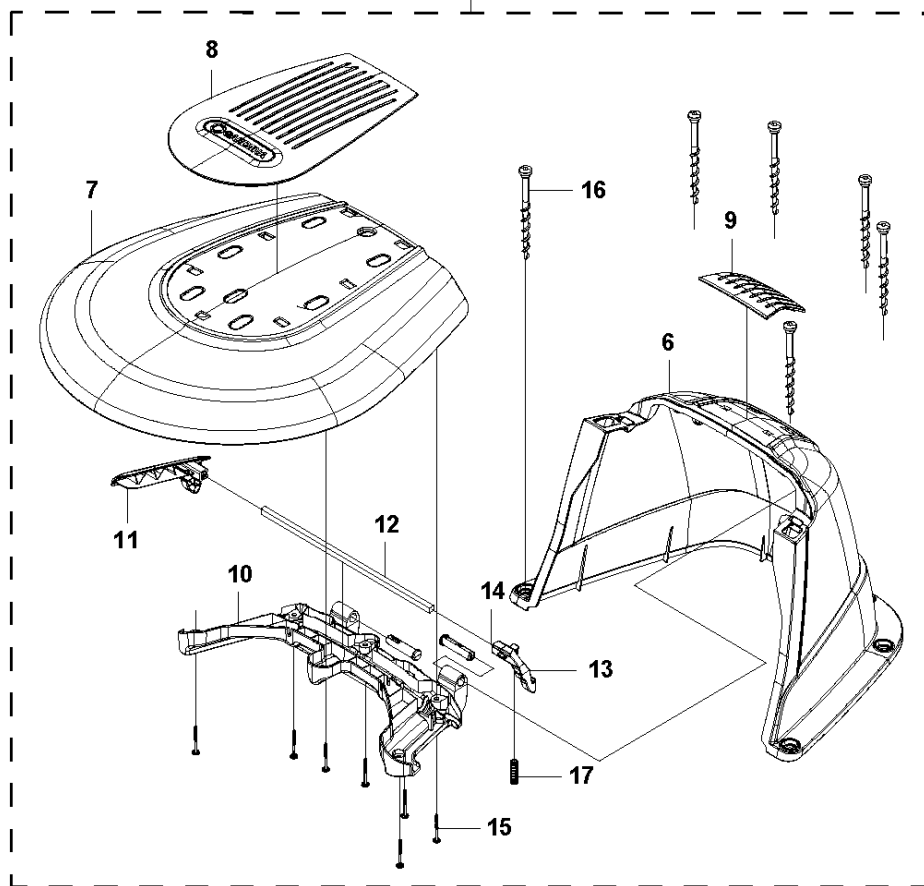

G GARDENA R38Li/40Li/R45Li/R50Li
ACCESSORIES

18