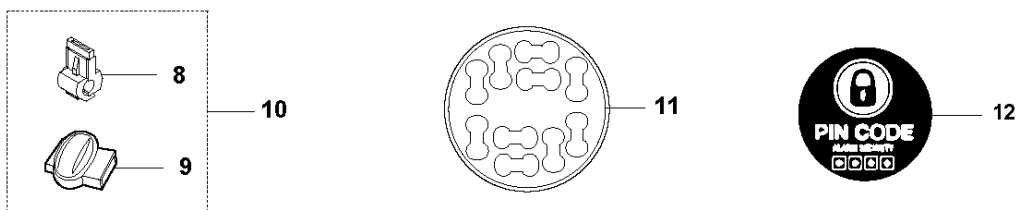

F GARDENA R38Li/40Li/R45Li/R50Li
INSTALLATION ACCESSORIES

Ref	Part No	Description	Remark	QTY KIT
1	584 86 25-01	TRANSFORMER	Power Supply Unit, EU	1
2	584 86 26-02	POWER UNIT	Power Supply Unit, UK	1
2	584 86 26-03	TRANSFORMER	Power Supply Unit, CH	1
2	584 86 26-04	POWER UNIT	Power Supply Unit, CA	1
2	584 86 26-05	POWER UNIT	Power Supply Unit, AU-NZ	1
3	579 82 51-01	CABLE ASSY	Low Voltage Cable (20 m)	1
3	579 82 51-02	CABLE ASSY	Low Voltage Cable (10 m)	1
3	579 82 51-03	CABLE ASSY	Low Voltage Cable (3 m)	1
4	966 80 98-01	STAPLE	Staples (100 pcs), Gardena Blister Pack	1
4	Gardena409020	TBD	Staples (100 pcs), Gardena Blister Pack	1
5	575 23 86-02	SCREW KIT	Anchor Screw (3 pcs) incl. Allen Key	1
6	967 10 48-01	WIRE	Loop Wire 50 m, Gardena Blister Pack	1
6	Gardena405820	TBD	Loop Wire 50 m, Gardena Blister Pack	1
6	966 80 96-01	WIRE	Loop Wire (150 m), Gardena Blister Pack	1
6	Gardena408820	TBD	Loop Wire (150 m), Gardena Blister Pack	1
6	580 66 20-03	WIRE	Loop Wire (200 m)	1
6	580 66 20-01	WIRE	Loop Wire (250 m)	1
6	580 66 20-04	WIRE	Loop Wire (800 m)	1
7	966 80 95-01	BLADE	Blades (9 pcs), Gardena Blister Pack	1
7	Gardena408720	TBD	Blades (9 pcs), Gardena Blister Pack	1
7	577 86 46-03	BLADE SET	Long Life - Safety Blade, Husqvarna Blister Pack, 9 pcs	1
7	577 60 65-05	BLADE SET	Long Life - Safety Blade, 45 pcs	1
7	577 60 66-04	BLADE SET	Long Life - Safety Blade, 300 pcs	1
8	535 12 90-01	CONNECTOR	Loop Wire Connector (1pcs)	1
9	501 98 02-01	COUPLER	Coupler (1pcs)	1
9	501 98 02-02	COUPLER	Coupler KIT (50pcs)	1
10	966 80 97-01	COUPLER	2 Connectors+6 Couplers, Gardena Blister Pack	1
10	Gardena408920	TBD	2 Connectors+6 Couplers, Gardena Blister Pack	1
10	579 04 81-01	ACCESSORY BAG	5 Connectors+5 Couplers	1
11	586 27 79-01	STICKER	Sticker, Cable Markers (10 pcs)	1
12	502 40 53-01	LABEL	Label, Anti-Theft	1
13	578 90 91-05	DVD	Installation DVD, Gardena	1
14	115844301	TBD	Operator's Manual, Swedish	1
14	115844306	TBD	Operator's Manual, Danish	1
14	115844311	TBD	Operator's Manual, Finnish	1
14	115844321	TBD	Operator's Manual, Norwegian	1
14	115844326	TBD	Operator's Manual, English	1
14	115844331	TBD	Operator's Manual, French	1
14	115844336	TBD	Operator's Manual, Dutch	1
14	115844341	TBD	Operator's Manual, Italian	1
14	115844346	TBD	Operator's Manual, Spanish	1
14	115844351	TBD	Operator's Manual, German	1
14	115844358	TBD	Operator's Manual, Hungarian	1
14	115844359	TBD	Operator's Manual, Portuguese	1
14	115844361	TBD	Operator's Manual, Polish	1