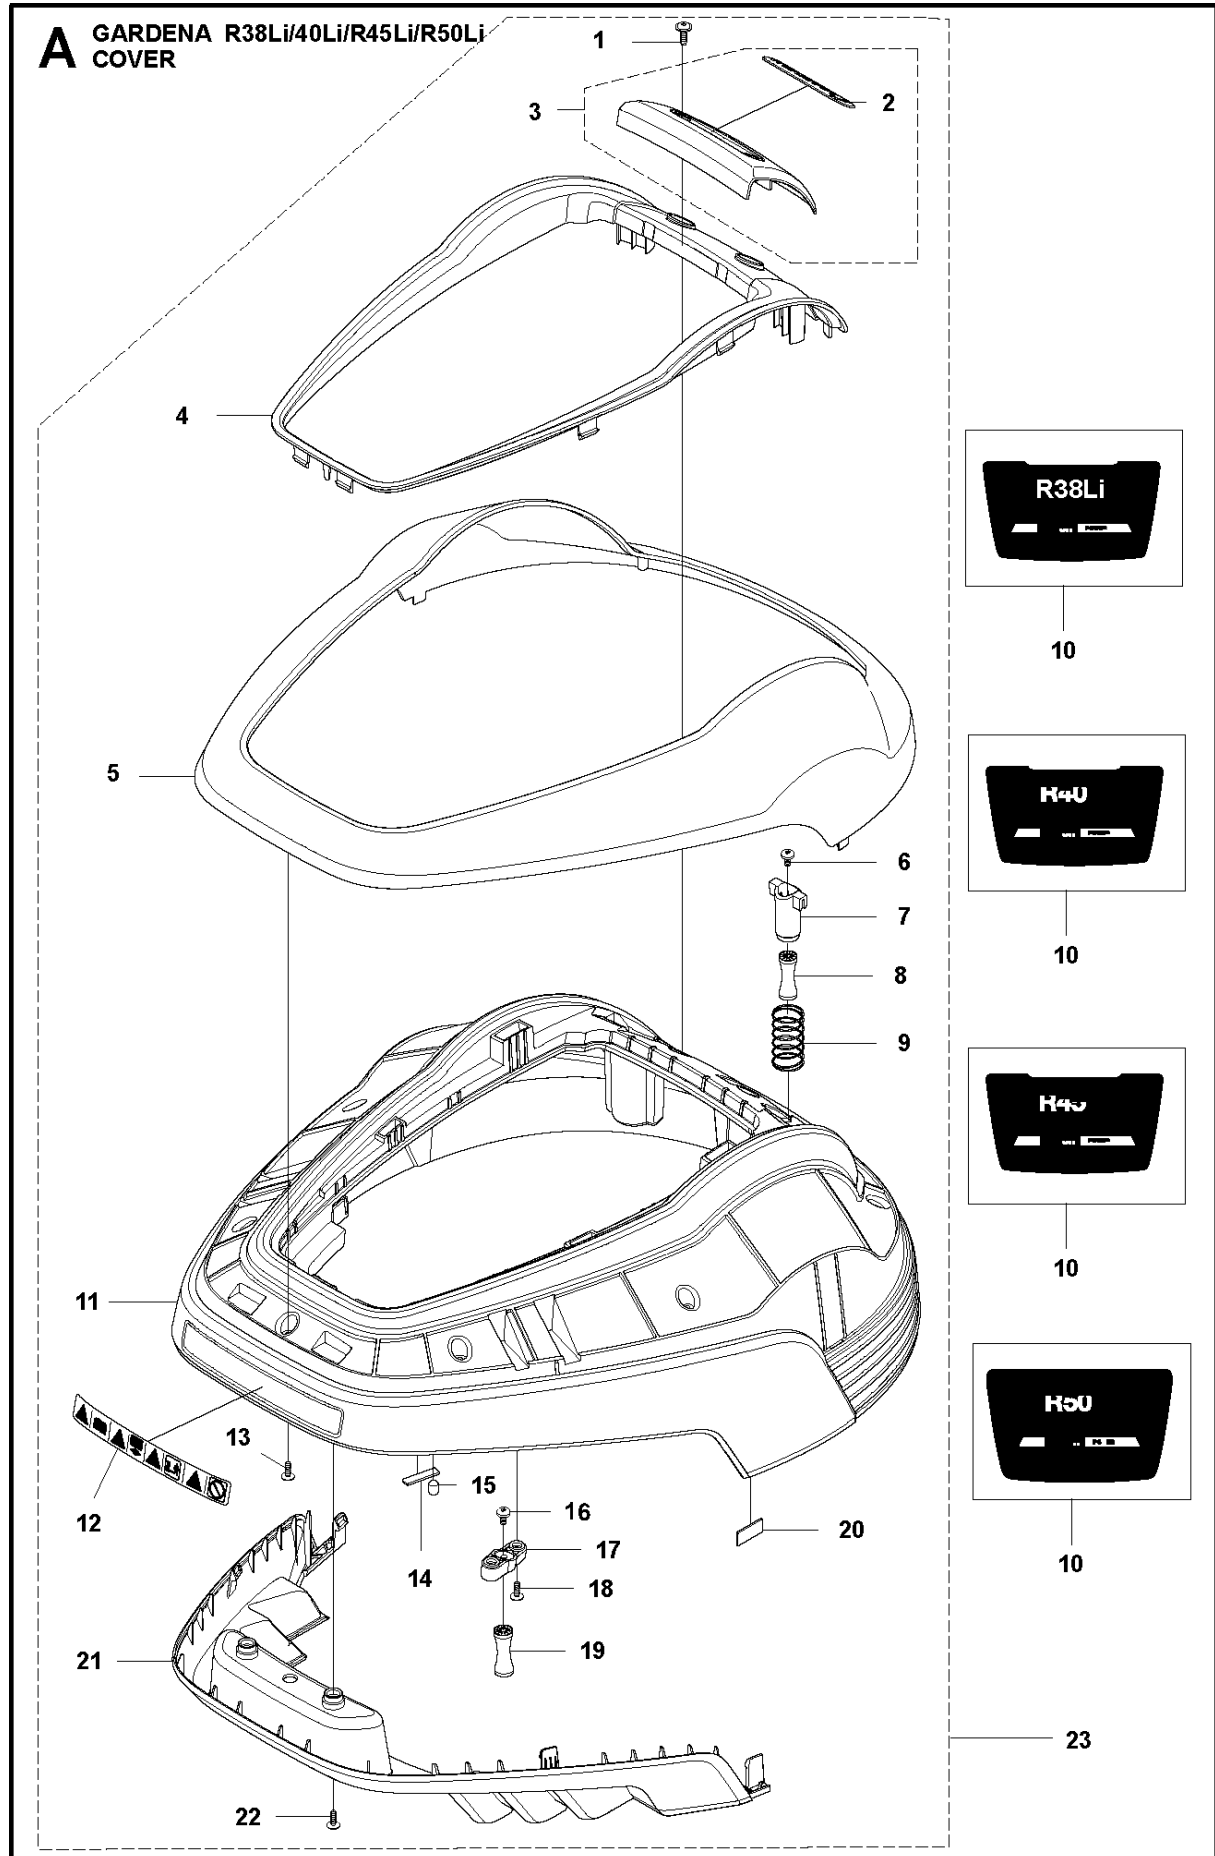

COVER

R40Li, 2017-01

Ref	Part No	Description	Remark	QTY KIT
1	575 54 33-14	SCREW	Screw, Grey (14 mm)	2
2	510 31 03-01	LOGOTYPE	Decal, Gardena Logotype	1
3	579 39 21-05	PLATE KIT	Logo, Plate KIT incl. Logo	1
4	577 70 76-04	FRAME	Frame	1
5	577 70 73-04	COVER	Cover	1
6	576 21 39-01	SCREW ITPANM	Screw	2
7	574 46 90-02	BRACKET	Bracket, Lift Sensor	2
8	574 46 91-02	DAMPER	Rubber Damper	2
9	574 48 51-02	SPRING	Spring, Lift Sensor	2
10	587 04 35-03	LABEL	Decal, R38Li	1
10	580 92 80-01	LABEL	Decal, R40Li	1
10	581 96 66-01	LABEL	Decal, R45Li	1
10	587 04 35-01	LABEL	Decal, R50Li	1
11	579 39 17-02	KIT	Main Body	1
12	586 35 97-01	LABEL	Warning Label	1
13	575 54 33-14	SCREW	Screw, Grey (14 mm)	7
14	576 03 01-01	PLATE	Plate, Collision Sensor	1
15	576 18 33-01	MAGNET	Magnet, Collision Sensor	1
16	576 21 39-01	SCREW ITPANM	Screw	2
17	575 41 60-02	SUPPORT CLAMP	Support Clamp	2
18	575 54 33-14	SCREW	Screw, Grey (14 mm)	4
19	574 46 91-02	DAMPER	Rubber Damper	2
20	576 18 32-01	MAGNET	Magnet, Lift Sensor	1
21	577 70 65-02	BUMPER	Bumper, Rear	1
22	575 54 33-14	SCREW	Screw, Grey (14 mm)	2
23	577 95 53-11	BODY SYSTEM	Cover KIT, Complete excl. Model Decal	1