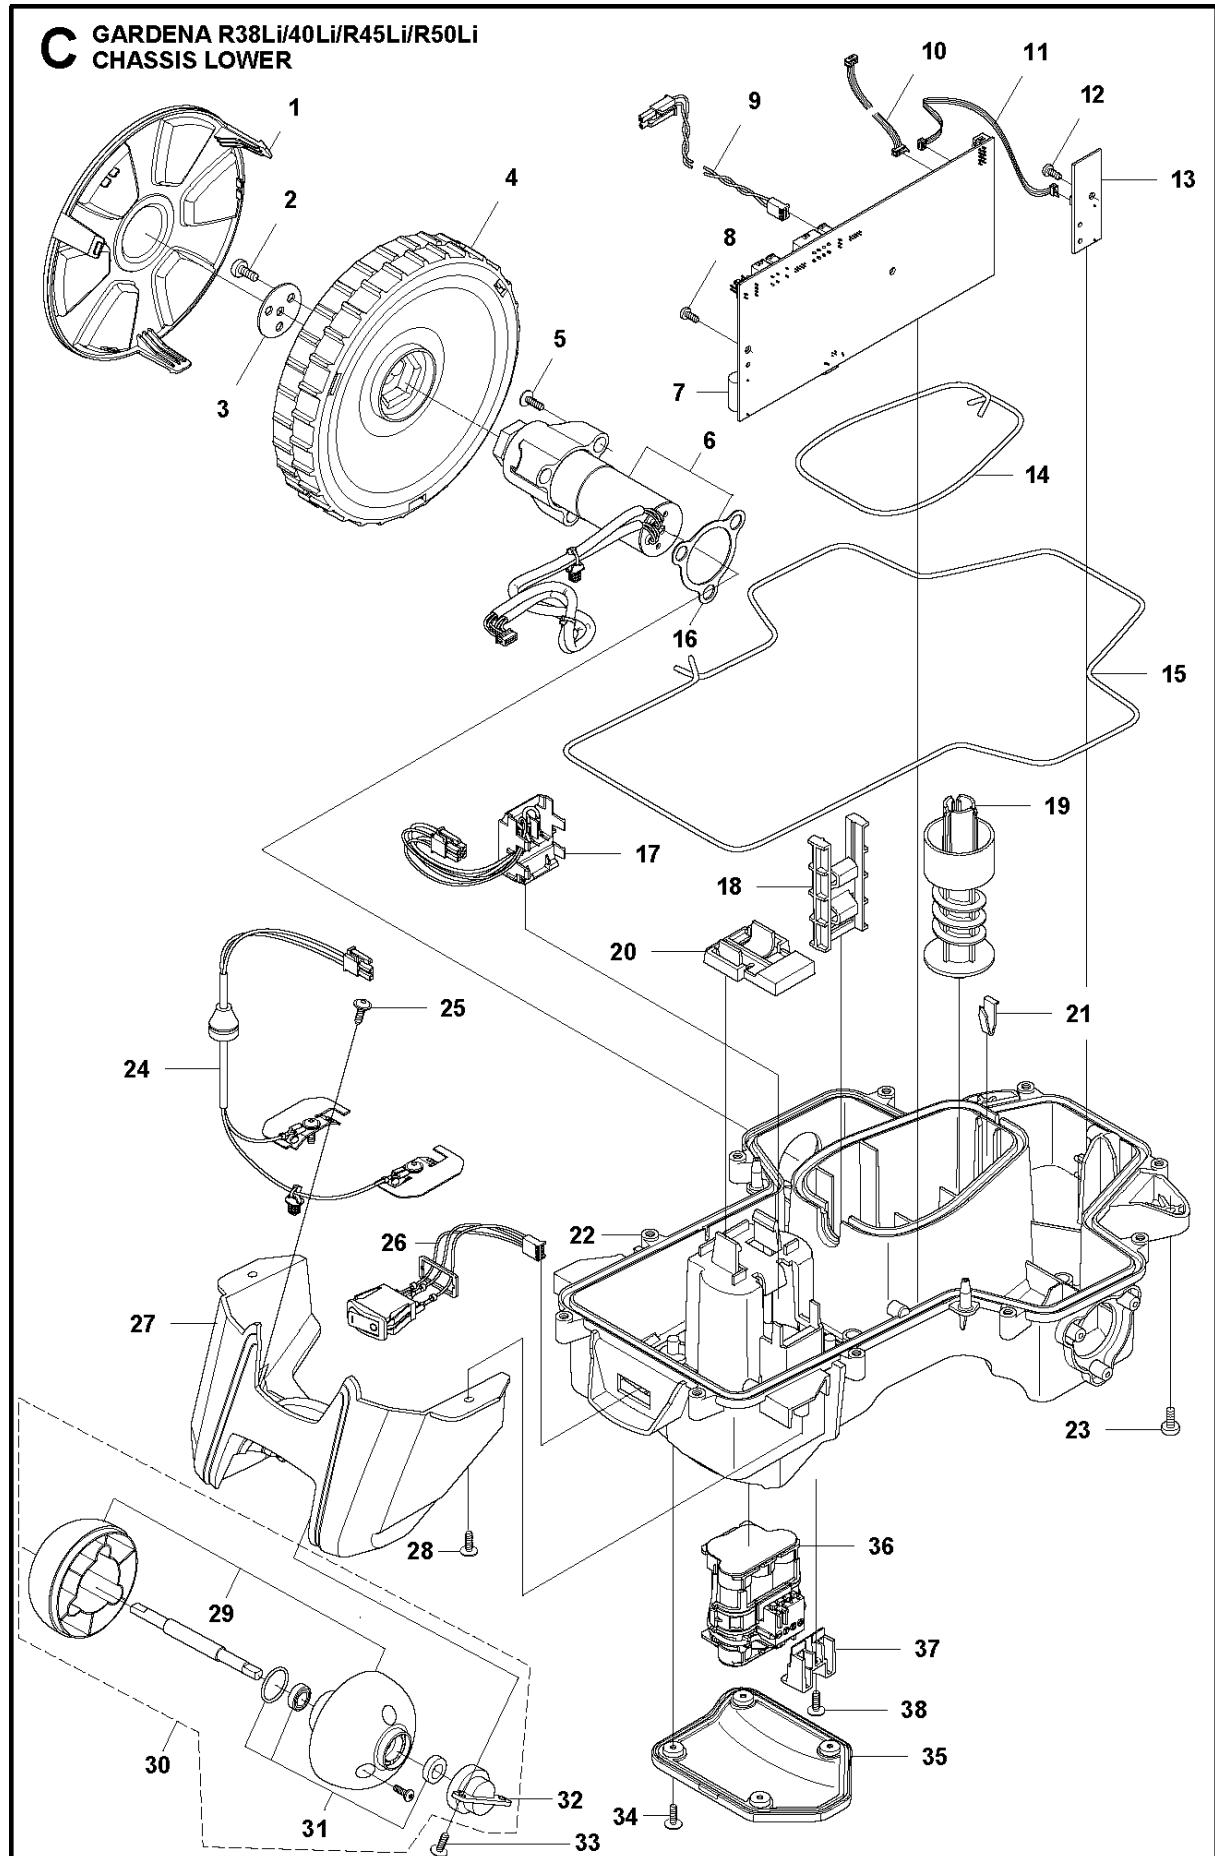

D GARDENA R38Li/40Li/R45Li/R50Li
BLADE MOTOR & CUTTING EQUIPMENT

BLADE MOTOR & CUTTING EQUIPMENT

R40Li, 2017-01

Ref	Part No	Description	Remark	QTY KIT
1	584 98 93-02	MOTOR	Cutting Motor	1
2	575 54 33-10	SCREW	Screw, Grey (10 mm)	1
3	574 50 35-01	HEIGHT INDICATOR	Height Indicator	1
4	581 02 03-01	MOTOR HOUSING	Motor Housing	1
5	576 21 38-01	SCREW ITPANM	Screw M4x12	3
6	574 37 35-01	HUB	Hub, Cutting Motor	1
7	576 21 35-01	SCREW IHSETM	Stop Screw	1
8	579 75 83-01	GUARD	Guard, Cutting Disc	1
9	575 54 33-14	SCREW	Screw, Grey (14 mm)	3
10	574 48 71-01	CUTTING DISC	Cutting Disc	1
11	577 09 32-01	WASHER	Washer	1
12	576 21 38-01	SCREW ITPANM	Screw	3

CHARGING STATION

R40Li, 2017-01

Ref	Part No	Description	Remark	QTY KIT
1	577 97 23-15	CHARGING STATION	Charging Station, Gardena	1
2	535 12 87-02	DIODE LENS	Diode Lens	1
3	584 61 83-02	CHARGING STATION	Charging Station Cover, Gardena	1
4	582 87 62-01	PRINTED CIRCUIT ASSY	Circuit Board, Charging Station	1
5	588 22 21-01	HEXAGON NUT FLANGE	Nut Flange	2
6	535 08 74-01	WASHER	Washer	2
7	575 54 33-14	SCREW	Screw, Grey (14 mm)	2
8	587 12 51-01	CONTACT	Contacts, Charging Station	2
9	588 22 22-01	SCREW ITXPANM	Screw	2
10	582 38 10-01	CABLE ASSY	Loom, Charging Station	1
11	575 54 33-14	SCREW	Screw, Grey (14 mm)	2
12	535 12 79-01	BRACKET	Bracket	2
13	581 55 19-03	CHARGING STATION	Charging Station Base Plate	1
14	575 54 33-14	SCREW	Screw, Grey (14 mm)	4
17	575 54 33-14	SCREW	Screw, Grey (14 mm)	4
18	582 35 64-01	PANEL ASSY	Guide Cover, Charging Station	1