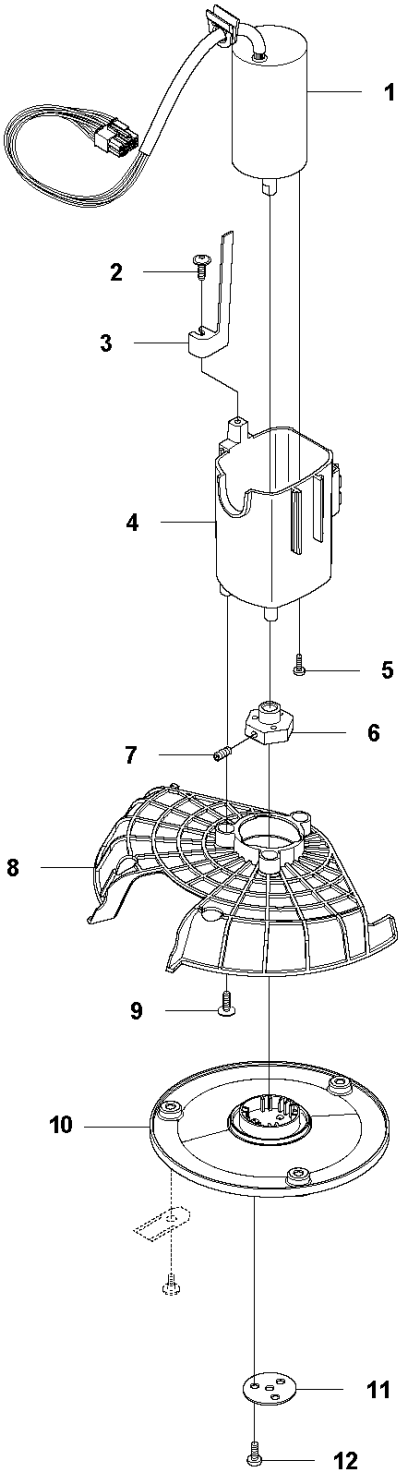

D GARDENA R38Li/40Li/R45Li/R50Li
BLADE MOTOR & CUTTING EQUIPMENT

BLADE MOTOR & CUTTING EQUIPMENT

R40Li, 2017-01

Ref	Part No	Description	Remark	QTY KIT
1	584 98 93-02	MOTOR	Cutting Motor	1
2	575 54 33-10	SCREW	Screw, Grey (10 mm)	1
3	574 50 35-01	HEIGHT INDICATOR	Height Indicator	1
4	581 02 03-01	MOTOR HOUSING	Motor Housing	1
5	576 21 38-01	SCREW ITPANM	Screw M4x12	3
6	574 37 35-01	HUB	Hub, Cutting Motor	1
7	576 21 35-01	SCREW IHSETM	Stop Screw	1
8	579 75 83-01	GUARD	Guard, Cutting Disc	1
9	575 54 33-14	SCREW	Screw, Grey (14 mm)	3
10	574 48 71-01	CUTTING DISC	Cutting Disc	1
11	577 09 32-01	WASHER	Washer	1
12	576 21 38-01	SCREW ITPANM	Screw	3