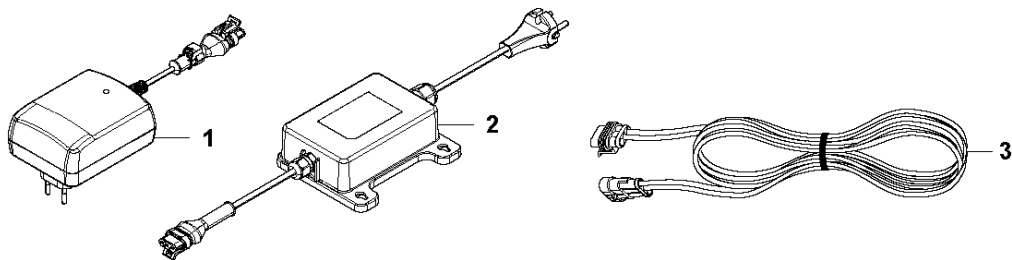

F GARDENA R38Li/40Li/R45Li/R50Li
INSTALLATION ACCESSORIES

Ref	Part No	Description	Remark	QTY KIT
1	584 86 25-01	TRANSFORMER	Power Supply Unit, EU	1
2	584 86 26-02	POWER UNIT	Power Supply Unit, UK	1
2	584 86 26-03	TRANSFORMER	Power Supply Unit, CH	1
2	584 86 26-04	POWER UNIT	Power Supply Unit, CA	1
2	584 86 26-05	POWER UNIT	Power Supply Unit, AU-NZ	1
3	579 82 51-01	CABLE ASSY	Low Voltage Cable (20 m)	1
3	579 82 51-02	CABLE ASSY	Low Voltage Cable (10 m)	1
3	579 82 51-03	CABLE ASSY	Low Voltage Cable (3 m)	1
4	966 80 98-01	STAPLE	Staples (100 pcs), Gardena Blister Pack	1
4	Gardena409020	TBD	Staples (100 pcs), Gardena Blister Pack	1
5	575 23 86-02	SCREW KIT	Anchor Screw (3 pcs) incl. Allen Key	1
6	967 10 48-01	WIRE	Loop Wire 50 m, Gardena Blister Pack	1
6	Gardena405820	TBD	Loop Wire 50 m, Gardena Blister Pack	1
6	966 80 96-01	WIRE	Loop Wire (150 m), Gardena Blister Pack	1
6	Gardena408820	TBD	Loop Wire (150 m), Gardena Blister Pack	1
6	580 66 20-03	WIRE	Loop Wire (200 m)	1
6	580 66 20-01	WIRE	Loop Wire (250 m)	1
6	580 66 20-04	WIRE	Loop Wire (800 m)	1
7	966 80 95-01	BLADE	Blades (9 pcs), Gardena Blister Pack	1
7	Gardena408720	TBD	Blades (9 pcs), Gardena Blister Pack	1
7	577 86 46-03	BLADE SET	Long Life - Safety Blade, Husqvarna Blister Pack, 9 pcs	1
7	577 60 65-05	BLADE SET	Long Life - Safety Blade, 45 pcs	1
7	577 60 66-04	BLADE SET	Long Life - Safety Blade, 300 pcs	1
8	535 12 90-01	CONNECTOR	Loop Wire Connector (1pcs)	1
9	501 98 02-01	COUPLER	Coupler (1pcs)	1
9	501 98 02-02	COUPLER	Coupler KIT (50pcs)	1
10	966 80 97-01	COUPLER	2 Connectors+6 Couplers, Gardena Blister Pack	1
10	Gardena408920	TBD	2 Connectors+6 Couplers, Gardena Blister Pack	1
10	579 04 81-01	ACCESSORY BAG	5 Connectors+5 Couplers	1
11	586 27 79-01	STICKER	Sticker, Cable Markers (10 pcs)	1
12	502 40 53-01	LABEL	Label, Anti-Theft	1
13	578 90 91-05	DVD	Installation DVD, Gardena	1
14	115844301	TBD	Operator's Manual, Swedish	1
14	115844306	TBD	Operator's Manual, Danish	1
14	115844311	TBD	Operator's Manual, Finnish	1
14	115844321	TBD	Operator's Manual, Norwegian	1
14	115844326	TBD	Operator's Manual, English	1
14	115844331	TBD	Operator's Manual, French	1
14	115844336	TBD	Operator's Manual, Dutch	1
14	115844341	TBD	Operator's Manual, Italian	1
14	115844346	TBD	Operator's Manual, Spanish	1
14	115844351	TBD	Operator's Manual, German	1
14	115844358	TBD	Operator's Manual, Hungarian	1
14	115844359	TBD	Operator's Manual, Portuguese	1
14	115844361	TBD	Operator's Manual, Polish	1