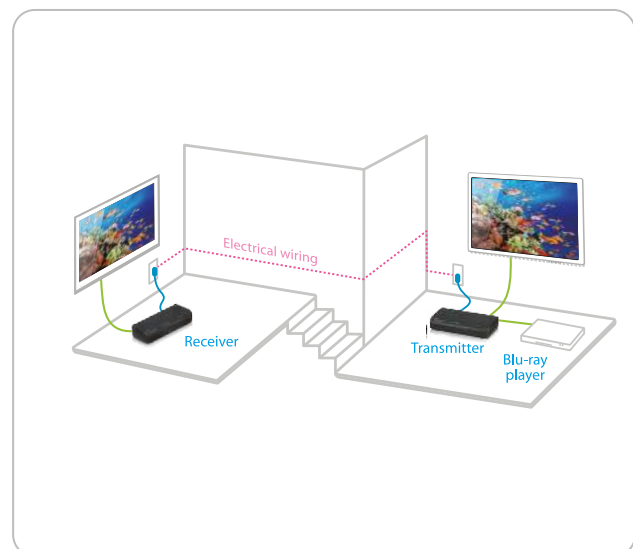

supports and transfers signals in full 1080p HD resolution. The transmitter and the receiver can easily be operated with the Plug and Play function.

## FEATURES (HDFS100 511)

- wireless distribution of signals from an HDMI source to a TV or projector
- image display in Full HD with 1080p as well as 3D technology
- infrared return channel for remote control of the connected device
- signal transmission range of up to 30 meters when no obstacles are in the way
- built-in HDMI™ splitter in the transmitter enables parallel use of the directly connected device and the wirelessly connected device
- infrared return function via the power line for the remote control of the connected A/V device

## TECHNICAL DATA

quality	*** Ultimate
Connections	3x HDMI™ jack 2x USB 2.0 Micro-B jack 1x 2.5 mm jack plug (2-pin) 1x 3.5 mm jack plug (2-pin)
Power supply	via USB interface 5 V DC - 1A
Encryption	128 / 256 Bit (AES based)
Data transfer rate	video (max.) 3 Gbit/s audio (max.) 18 Mbit/s
Resolution (camera)	max. 1080p (Full HD)
Range	30 m
WLAN standard	Wifi (5 GHz range)
Material of product	plastic high gloss
Accessories (included)	2x 230V power supply adapter Micro USB (black), 1x infrared eye transmitter (black), 1x infrared eye receiver (black)
Colour	black
packaging	carton