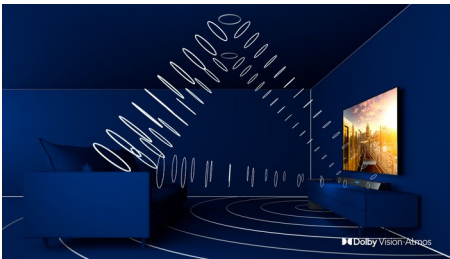

Dolby Vision + Dolby Atmos

Support for Dolby's premium sound and video formats means that the HDR content that you watch will look—and sound—glorious. You'll enjoy a picture that reflects the director's original intentions and experience spacious sound with real clarity and depth.