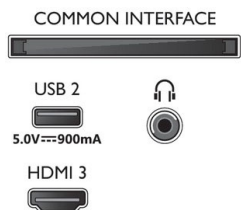

EU Energy card

- EPREL registration numbers: 613773
- Diagonal screen size (inch): 55
- Diagonal screen size (metric): 139
- Energy class for SDR: G
- On mode power demand for SDR: 88 kWh/1000h
- Energy class for HDR: G
- On mode power demand for HDR: 136 kWh/1000h
- Networked standby mode: <2.0 W
- Off mode power consumption: n.a.
- Panel technology used: LED LCD

Sound

- Output power (RMS): 20 W
- Sound Enhancement: A.I. Sound, Clear Dialogue, Dolby Atmos®, Night mode, Auto Volume Leveller, Dolby Bass Enhancement, A.I. EQ
- Speaker configuration: 2 x 10 W full-range speaker

Dimensions

- Box dimensions (W x H x D):

- 1360.0 x 840.0 x 160.0 mm
- Set dimensions (W x H x D): 1227.7 x 712.1 x 87.1 mm
- Set dimensions with stand (W x H x D): 1227.6 x 742.7 x 256.2 mm
- Stand dimensions (W x H x D): 1228.5 x 30.0 x 245.3 mm
- Product weight: 13.1 kg
- Product weight (+stand): 13.3 kg
- Weight incl. Packaging: 17.9 kg
- VESA wall mount compatible: 100 x 200 mm

Design

- Colours of TV: Matt black bezel
- Stand design: Matt black blade sticks

Accessories

- Included accessories: Remote Control, 2 x AAA Batteries, Power cord, Quick start guide, Legal and safety brochure, Tabletop stand

Power

- Mains power: AC 220 - 240 V 50/60 Hz
- Ambient temperature: 5°C to 35°C
- Standby power consumption: <0.3 W
- Power Saving Features: Auto switch-off timer, Picture mute (for radio), Eco mode, Light sensor
- Off mode power consumption: N/A

Connections

Side