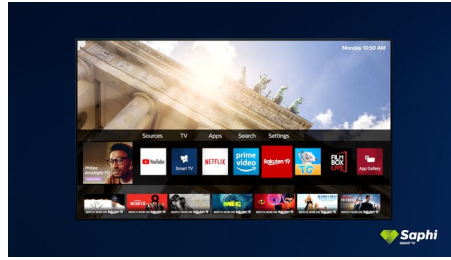

SAPHI smart TV

The fast, intuitive SAPHI operating system makes your Philips smart TV a real pleasure to use. Enjoy great picture quality and one-button access to a clear icon-based menu. Operate your TV with ease, and quickly navigate to popular Philips smart TV apps.