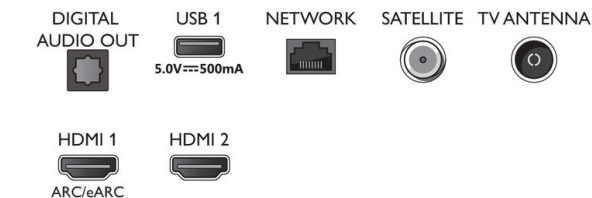

Design

- Colours of TV: Matt black bezel
- Stand design: Matt black blade sticks

Accessories

- Included accessories: Remote Control, 2 x AAA Batteries, Power cord, Quick start guide, Legal and safety brochure, Tabletop stand

Connections

Side

Bottom

Issue date 2021-10-16

Version: 4.2.1

12 NC: 8670 001 74713
EAN: 87 18863 02826 1

© 2021 Koninklijke Philips N.V.
All Rights reserved.

Specifications are subject to change without notice.
Trademarks are the property of Koninklijke Philips N.V.
or their respective owners.