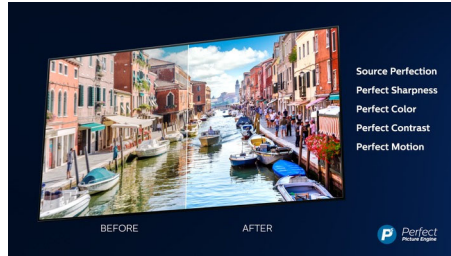

Philips P5 Picture Engine

The Philips P5 engine delivers a picture as brilliant as the content you love. Details have noticeably more depth. Colours are vivid, while skin tones look natural. Contrast is so

crisp you'll feel every detail. Motion is perfectly smooth.

HDMI connectivity

Ready for gaming

Your Philips TV boasts the latest HDMI connectivity, and it automatically switches to a low-latency setting when you start playing a game on your console.

Design

Looking for a TV that fits with your room? This 4K smart TV is dressed for the occasion! The virtually bezel-free screen goes with just about any interior scheme. While the slim feet make it seem as if the screen is floating above your TV unit or table.