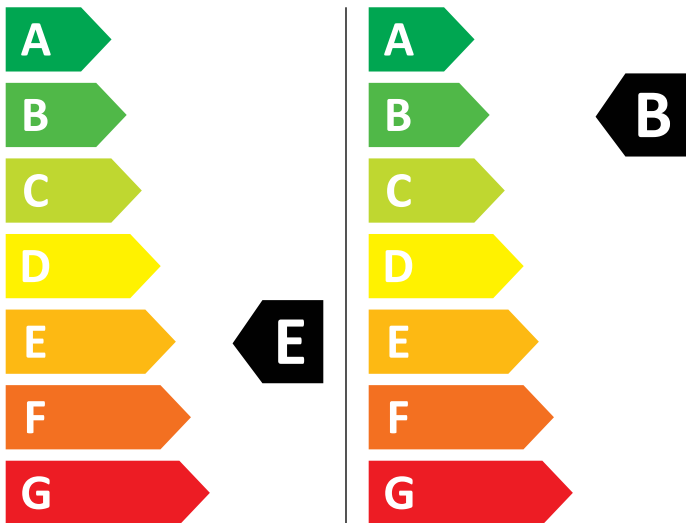

# ENERG

AEG

L8WE86605 914605225

356 kWh/100

59 kWh/100

6,0 kg

10,0 kg

70 L