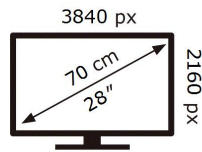

ENERGY

SAMSUNG

U28R550UQU

41 kWh/1000h

ABCDEF **G**

45 kWh/1000h

2019/2013