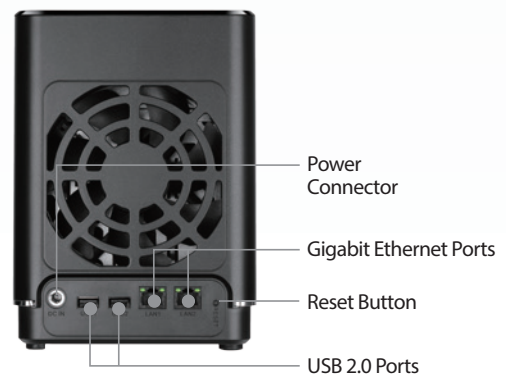

Combined with a D-Link Cloud Router, the DNS-340L can also take advantage of Zero Configuration Setup. Zero Configuration technology greatly simplifies the configuration of your DNS-340L. Simply choose the RAID type you need and Zero Configuration will do the rest for you.

Stream Digital Media With a Built-in Media Server

Back up your digital media files to the ShareCenter+ for safekeeping, and enjoy the benefits of the built-in DLNA Certified UPnP AV media server. Stream digital content to compatible media players such as the PlayStation 3, Microsoft Xbox 360/One or directly to a smart TV. You can also enjoy photo, music and video streaming remotely through mobile devices.

More Than Just a Network Attached Storage

The DNS-340L includes smart library applications that allow you to organise your music and photos effortlessly. Music Center allows you to manage your music collection with integrated music player and Apple AirPlay support whilst Photo Center lets you create albums and manage photos, and share through social networks such as Facebook, Picasa and Flickr. Surveillance Center gives you the ability to set up a comprehensive surveillance system with mydlink-enabled cameras without complicated setup. Additional third party add-on applications are available to allow you to do even more with the DNS-340L.

Technical Specifications

General

Standards

- IEEE 802.3
- IEEE 802.3ab
- IEEE 802.3u
- TCP/IP
- CIFS/SMB
- iSCSI
- NFS
- AFP
- DHCP Client
- DDNS
- NTP
- FTP over SSL/TLS, FXP
- HTTP/HTTPS
- LLTD
- PnP-X
- UPnP AV
- USB 3.0
- Bonjour
- WebDAV