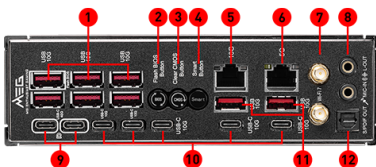

CONNECTIONS

1. USB 10Gbps (Type-A)
2. Flash BIOS Button
3. Clear CMOS Button
4. Smart Button
5. 10G LAN
6. 5G LAN
7. Wi-Fi / Bluetooth
8. HD Audio Connectors
9. USB 40Gbps (Type-C)
10. USB 10Gbps (Type-C)
11. USB 10Gbps (Type-A)
12. Optical S/PDIF-Out