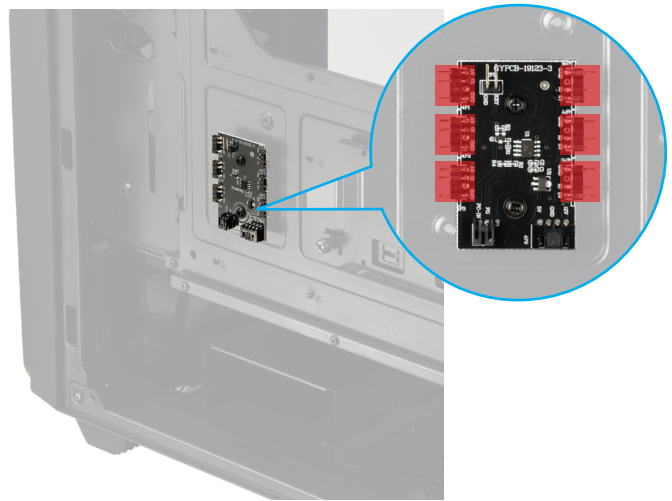

ECA-MS30-WW-ARGB

ECA-MS30-BB-ARGB

MarbleShell MS30, a mid-tower computer case, features a modern front panel design. The pre-installed 3 addressable RGB fans in the front and 1 fan at the rear can generate optimized airflow and improve the overall cooling performance.

Pre-set 13 Lighting Effects

MarbleShell offers 13 lighting effects allowing you to select your preferred lighting style through the top I/O port.

* Long press the **lighting control button** for 2~3 seconds to switch the RGB sync controlled by M/B or case
 * The **reset button** is on the front I/O panel which is replaced by the **lighting control button**

Integrated Addressable RGB Hub

For those who do not use the RGB motherboards, the integrated hub allows users to keep 6 addressable RGB devices' lighting in sync.

Flexible System Configuration

Accomodate with ATX/ Micro-ATX/ Mini-ITX motherboards, graphic cards up to 357 mm in length, CPU cooler up to 175mm in height, and PSU up to 160mm in deep.