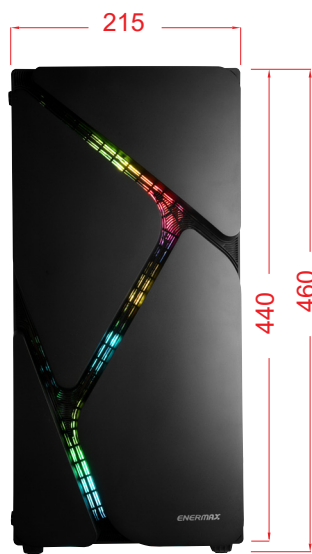

ECA-MS30-WW-ARGB

ECA-MS30-BB-ARGB

MarbleShell MS30, a mid-tower computer case, features a modern front panel design. The pre-installed 3 addressable RGB fans in the front and 1 fan at the rear can generate optimized airflow and improve the overall cooling performance.

Flexible Storage Option

Support up to 5x2.5" SSD or 2x3.5" HDD drives which you can install behind motherboard or on the tunnel to provide more choices of storage option for your system.

▀ **Edge-to-Edge Tempered Glass Side Panel**

Full-view tempered glass side panel allows you to show off your rigs.

Dimensions

unit:mm

Specifications

Model Number		ECA-MS30-BB-ARGB	ECA-MS30-WW-ARGB
Dimensions (Case)		407mm x 215mm x 460 mm	
Material		0.5mm SPCC	
M/B Type		ATX, Micro-ATX, Mini-ITX	
IO		USB3.0 x 2, USB2.0 x 2, HD Audio	
Drive Bays	3.5"	2	
	2.5"	5 (1x converted from 3.5" tray)	
Expansion Slots		7	
Fan Slots	Front	2 x 140mm / 3 x 120mm (3 x 120mm ARGB fans pre-installed)	
	Top	2 x 140mm / 2 x 120mm	
	Rear	1 x 140mm / 1 x 120mm (1 x 120mm Non-LED fan pre-installed)	
Liquid Cooling	Front	360mm / 280mm / 240mm radiator	
	Top	240mm radiator	
	Rear	140mm / 120mm radiator	
RGB Control Hub	LED Hub Connector		 6x 3 pin ARGB (5V/D/G) (3 x used by pre-installed fans)
	RGB Hub Power Connector		 SATA Power
	RGB Sync. Connector		 Motherboard 3 pin ARGB (5V/D/G)
	RGB Sync. Compatibility	Asus, Razer, Asrock, MSI, Gigabyte	
	RGB Hub Max. Current	5A (1,65A used by preinstalled RGB devices)	
PSU Support		160mm	
Clearance		Suggested VGA Card Length: 357mm	
		Suggested CPU Cooler Height: 175mm	
Shipping information			
Barcode	EAN	4713157724625	4713157724632
	UPC	819315024621	819315024638
Carton		D500 x W270 x H465mm	
Gross Weight		6.7kgs	
Net Weight		5.75kgs	