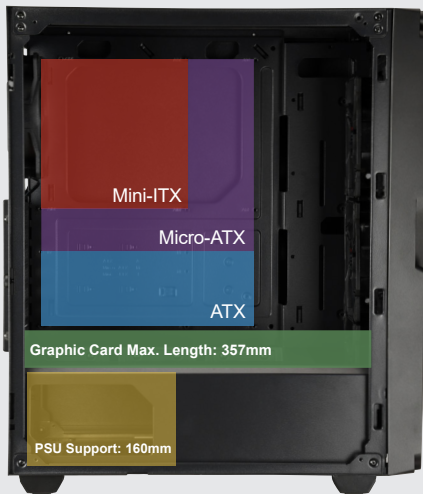

ECA-MS30-WW-ARGB

ECA-MS30-BB-ARGB

MarbleShell MS30, a mid-tower computer case, features a modern front panel design. The pre-installed 3 addressable RGB fans in the front and 1 fan at the rear can generate optimized airflow and improve the overall cooling performance.

Integrated Addressable RGB Hub

For those who do not use the RGB motherboards, the integrated hub allows users to keep 6 addressable RGB devices' lighting in sync.

Flexible System Configuration

Accomodate with ATX/ Micro-ATX/ Mini-ITX motherboards, graphic cards up to 357 mm in length, CPU cooler up to 175mm in height, and PSU up to 160mm in deep.

Full-view tempered glass side panel allows you to show off your rigs.

Dimensions

unit:mm

Specifications

Model Number		ECA-MS30-BB-ARGB	ECA-MS30-WW-ARGB
Dimensions (Case)		407mm x 215mm x 460 mm	
Material		0.5mm SPCC	
M/B Type		ATX, Micro-ATX, Mini-ITX	
IO		USB3.0 x 2, USB2.0 x 2, HD Audio	
Drive Bays	3.5"	2	
	2.5"	5 (1x converted from 3.5" tray)	
Expansion Slots		7	
Fan Slots	Front	2 x 140mm / 3 x 120mm (3 x 120mm ARGB fans pre-installed)	
	Top	2 x 140mm / 2 x 120mm	
	Rear	1 x 140mm / 1 x 120mm (1 x 120mm Non-LED fan pre-installed)	
Liquid Cooling	Front	360mm / 280mm / 240mm radiator	
	Top	240mm radiator	
	Rear	140mm / 120mm radiator	
RGB Control Hub	LED Hub Connector		 6x 3 pin ARGB (5V/D/G) (3 x used by pre-installed fans)
	RGB Hub Power Connector		 SATA Power
	RGB Sync. Connector		 Motherboard 3 pin ARGB (5V/D/G)
	RGB Sync. Compatibility	Asus, Razer, Asrock, MSI, Gigabyte	
	RGB Hub Max. Current	5A (1,65A used by preinstalled RGB devices)	
PSU Support		160mm	
Clearance		Suggested VGA Card Length: 357mm	
		Suggested CPU Cooler Height: 175mm	
Shipping information			
Barcode	EAN	4713157724625	4713157724632
	UPC	819315024621	819315024638
Carton		D500 x W270 x H465mm	
Gross Weight		6.7kgs	
Net Weight		5.75kgs	