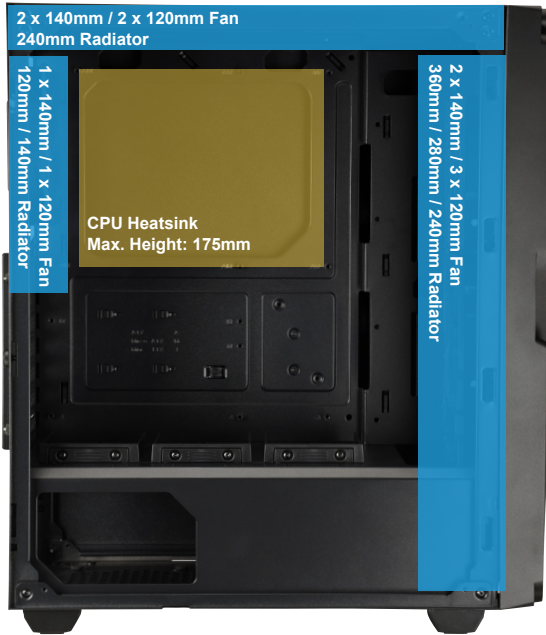

ECA-MS30-WW-ARGB

ECA-MS30-BB-ARGB

MarbleShell MS30, a mid-tower computer case, features a modern front panel design. The pre-installed 3 addressable RGB fans in the front and 1 fan at the rear can generate optimized airflow and improve the overall cooling performance.

The flexible system configuration can accommodate graphic cards up to 357mm in length, CPU cooler up to 175mm in height, PSU up to 160mm in deep and 360mm radiator.

MarbleShell MS30 series has a black and white version; it is your perfect selection to decorate your room and be your gaming rig.

Strong Cooling Potential

Pre-installed 3x120mm addressable RGB fans in the front and 1x120mm fan at the rear for efficient cooling.

The interior space can install up to 6x120mm or 5x140mm fans or up to a 360mm radiator in the front.