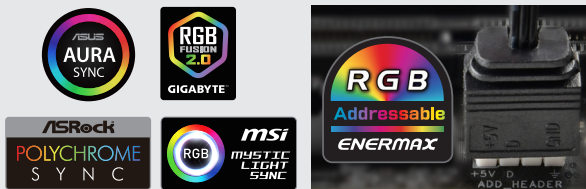

Strong Cooling Potential

Pre-installed 3x120mm addressable RGB fans in the front and 1x120mm fan at the rear for efficient cooling.

The interior space can install up to 6x120mm or 5x140mm fans or up to a 360mm radiator in the front.

Support Addressable RGB Lighting Synchronization

Support motherboards that have a 5V addressable RGB header and be able to control the lighting effects through the motherboard software, including ASUS Aura Sync, GIGABYTE RGB Fusion 2.0, MSI Mystic Light Sync and ASRock Polychrome.

Pre-set 13 Lighting Effects

MarbleShell offers 13 lighting effects allowing you to select your preferred lighting style through the top I/O port.

* Long press the **lighting control button** for 2~3 seconds to switch the RGB sync controlled by M/B or case
* The **reset button** is on the front I/O panel which is replaced by the **lighting control button**