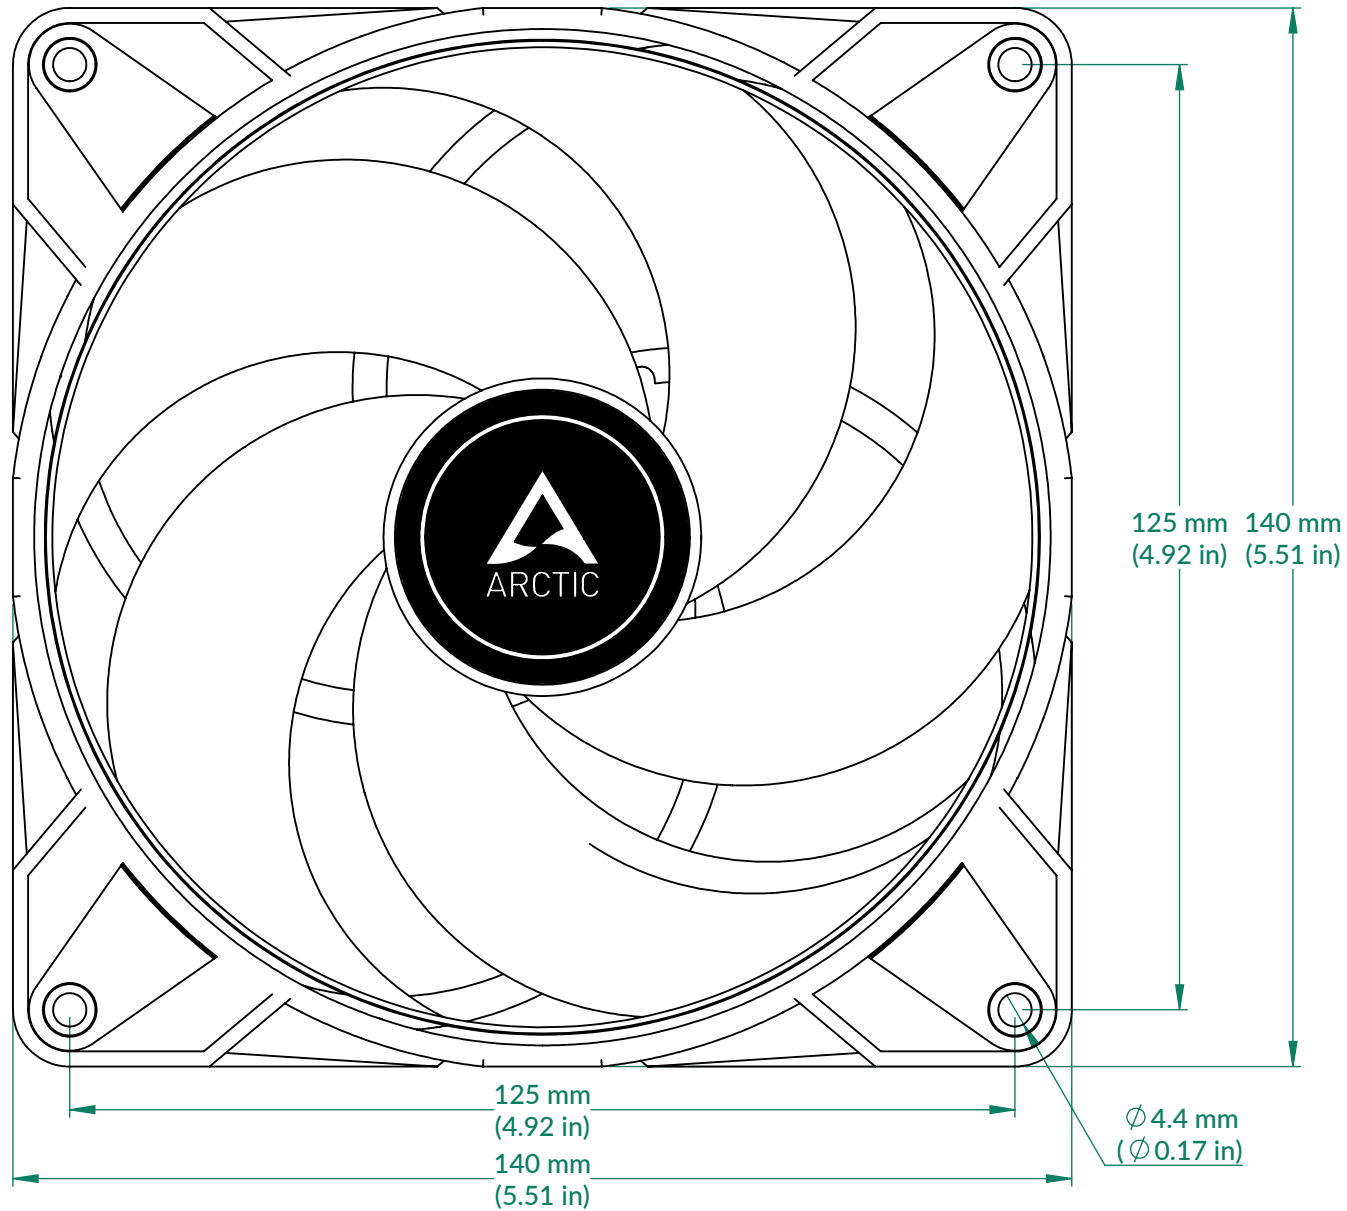

P14 RGB/A-RGB Series

Scale 1:1

Rev. Date: 2022-11-02

Front View

Side View