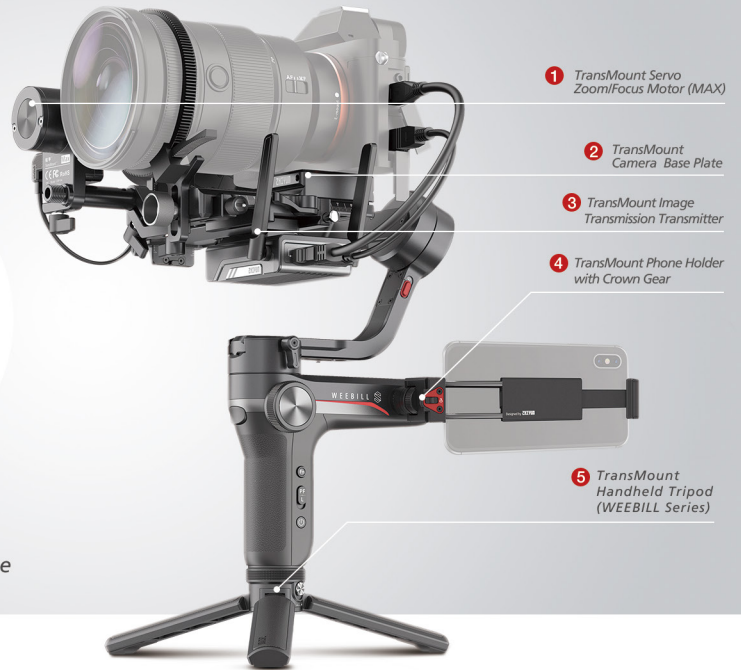

Image Transmission Pro Package

1 TransMount Servo Zoom/Focus Motor (MAX)

2 TransMount Camera Base Plate

3 TransMount Image Transmission Transmitter

4 TransMount Phone Holder with Crown Gear

5 TransMount Handheld Tripod (WEEBILL Series)

Tiny Giant

WEEBILL-S easily handles mainstream mirrorless and DSLR cameras & lens combs with top-notch performance. Thanks to its neat lightweight body and a unique Sling mode, WEEBILL-S brings an effortless shooting experience like never before. Featuring an upgraded algorithm and stronger motors, an intelligent ViaTouch 2.0 system as well as an ultra-low latency HD image transmission module, WEEBILL-S pushes the limit of filmmaking even further.

Compact as a piece of A4 paper

The unique structure and minimum design of WEEBILL-S make it super compact as a piece of A4 paper. With the ergonomically designed Sling mode, WEEBILL-S provides an effortless shooting experience for anyone.

Image Transmission Module: Step into Stride

The all-new TransMount Image Transmission Module (accessory), in its compact size, can be directly mounted under the quick release plate neatly. With 1080P 30fps highly synchronised transmission (100-meter distance) featuring LUT, Pseudocolor, Focus peaking, Zebra Stripes and etc, professional monitoring and livestreaming can be easily achieved on a gimbal.