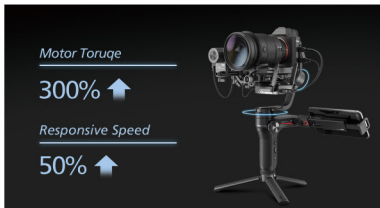

FEATURES

Supreme Power. Superior Compatibility

WEEBILL-S comes with the newest motor unit and upgraded algorithm, with 300% improvement in motor torque and 50% increase in responsiveness. With better power comes stronger compatibility, WEEBILL-S can easily handle mainstream mirrorless and DSLR camera & lens combs.

ViaTouch 2.0: Your Finger-Touch Vision World

ViaTouch 2.0 seamlessly connects your smartphone, camera and gimbal. Various gimbal and camera settings can be adjusted in real time. SmartFollow and Sync Motion give you unprecedented control over your camera just at fingertips.