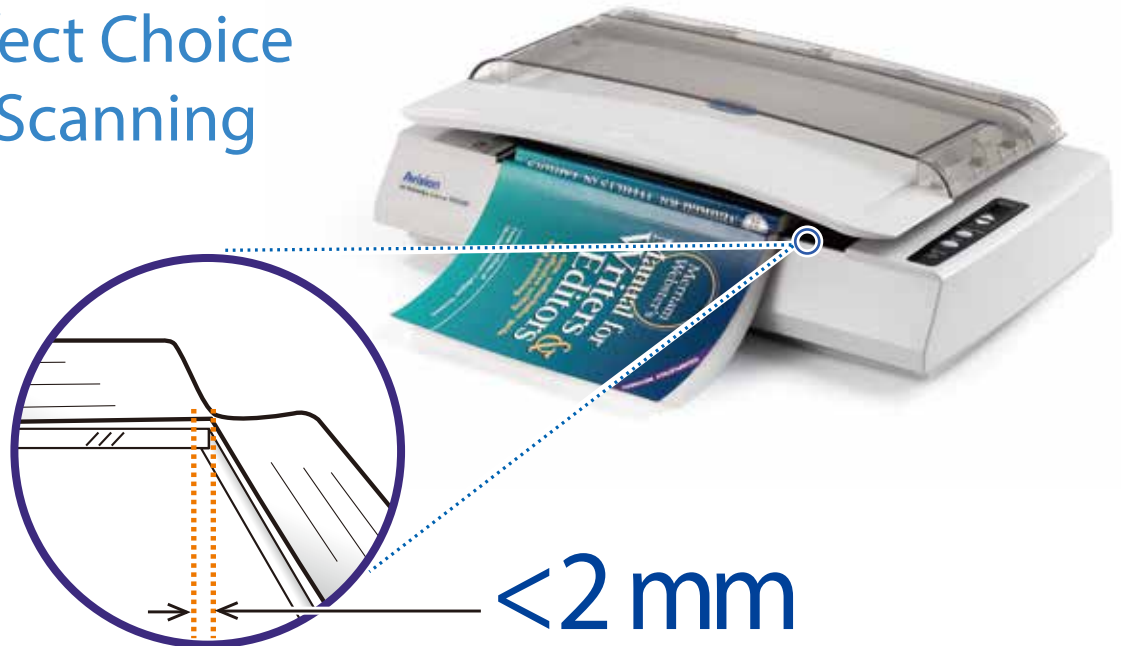

Your Perfect Choice for Book Scanning

Features:

- The slightly slanted front platform makes book scanning a breeze
- Brightness and contrast controls to customize color output for specific applications
- Professional bundled software includes Avision Button Manager V2, Avision AvScan X, and Nuance PaperPort SE 14
- Hi-speed USB 2.0 interface
- Includes TWAIN and ISIS Driver
- One button functionality allows you to assign up to nine scanning applications and perform at the touch of a button

Avision's book edge scanners feature a unique, innovative flatbed platform, with a slanted front edge engineered to accommodate books in a way that prevents the dark, shadowy area near the spine from appearing. Curved text often seen near the center is also eliminated, since this special design allows pages to spread flat on the scanner. Never again would you need to press the book against the scanner, which distorts the scanned image and potentially damages the book.

Another unique feature of the FB2280E is the document cover. With this cover, you can temporarily place your documents safely on the scanner, reducing the risk of misplacing them during scanning.

What we have bundled