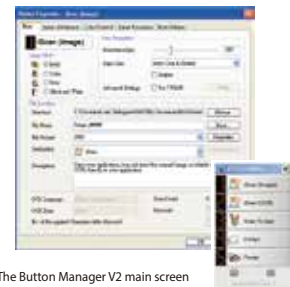

Avision's Button Manager V2

-Completes your scan with a single step

Button Manager V2 makes it easy for you to scan and send your image to your favorite destinations with a press one button. Now the new version comes with an innovative feature to let you scan and automatically upload the scanned document to popular cloud repositories such as Google Docs, Microsoft SharePoint, or FTP. In addition, the iScan feature allows you to insert the scanned image or recognized text after optional OCR (Optical Character Recognition) process to your text editor such as Microsoft Word to get your job done easily and quickly.