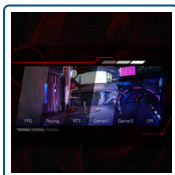

1500R Curved

Curved design wraps around you putting you at the center of the action and provides an immersive gaming experience.

Low Input Lag

Unleash your reflexes by switching to the AOC Low Input Lag mode. Forget graphical frills: this mode rewires the monitor in favour of raw response time, giving the ultimate edge in hair trigger stand offs.

G-menu

AOC G-Menu is a free tool that you can install on your PC to have complete customization paired with maximum convenience for any AOC or AGON monitor

6 Games mode

Tailor your display to the game with a click of a button. Switch settings between in-built presets for FPS, racing, or RTS games, or customise your own ideal conditions and save them. The AOC Settings KeyPad makes switching profiles or adjusting features quick and easy.

Exterior

Monitor colour	Black Red
Bezel Type	Borderless
Removable Stand	✓

Ergonomics

Vesa Wallmount	100x100
Tilt	-4° +/-1°~21.5° +/-1.5° °
Swivel	35 +/-2°~35 +/-2° °
Height Adjust Amount	130mm

Multimedia

Audio Input	Line in
Built-in Speakers	2 W x 2
Audio output	Headphone out (3.5mm)