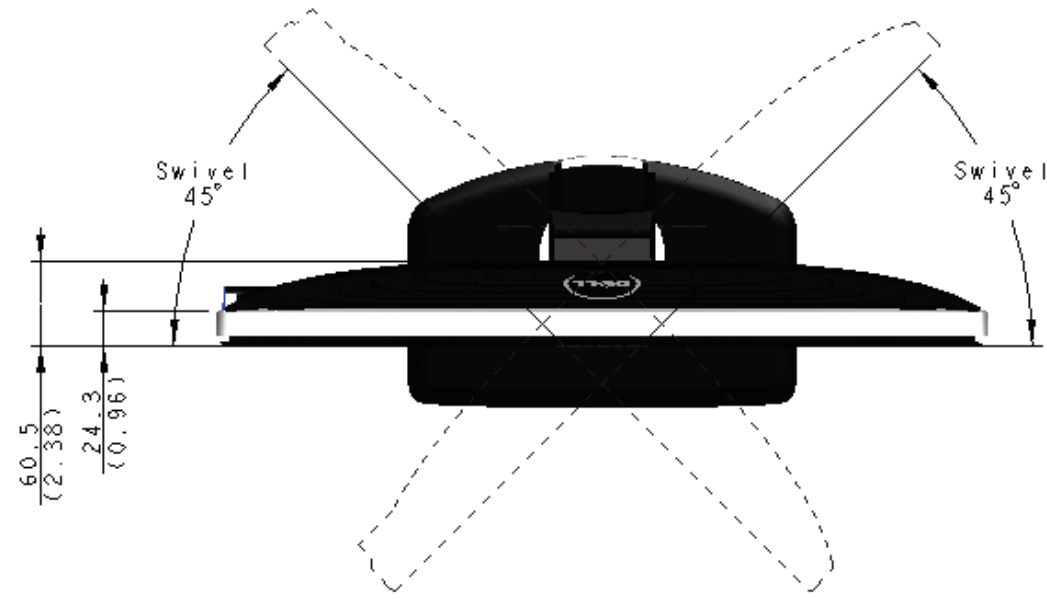

U2412M External Dimension

Nominal Dimensions
Unit: mm (inch)

Back view of Monitor without stand