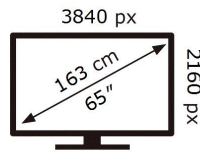

ENERGY

SAMSUNG

GU65AU9079U

136 kWh/1000h

ABCDEF **G**

178 kWh/1000h

2019/2013