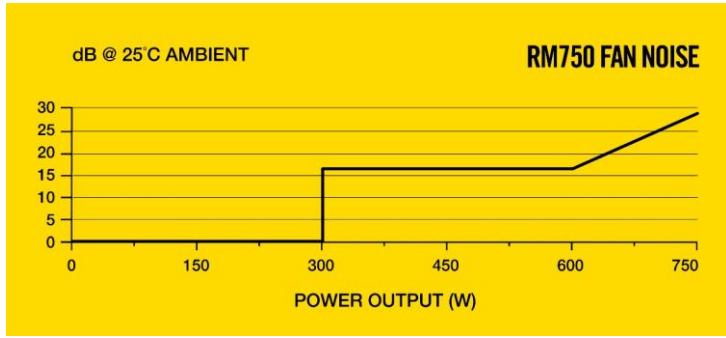

Box Contents

RM750 80 PLUS Gold Power Supply
Modular cable pack

Shipping Info

Model	Part Number	UPC Code	Product Weight (kg)	Product Dimensions (mm)	Retail Box Dimensions (mm)	Weight Per Retail Box (kg)	Pallet Quantity	Master Pack Quantity	Master Carton Dimensions (mm)	Master Carton Weight (kg)
RM750	CP-9020195-AR	840006604785	1.7	160 x 150 x 86	302 x 214 x 129	2.2	96	2	320 x 275 x 235	4.75
	CP-9020195-AU	840006604792								
	CP-9020195-CN	840006604150								
	CP-9020195-EU	840006604167								
	CP-9020195-JP	840006604174								
	CP-9020195-KR	840006604754								
	CP-9020195-NA	840006603917								
	CP-9020195-TW	840006603924								
	CP-9020195-UK	840006603931								
CP-9020195-WW	840006603948									

Model	Part Number	UPC Code	Product Weight (lb)	Product Dimensions (inch)	Retail Box Dimensions (inch)	Weight Per Retail Box (lb)	Pallet Quantity	Master Pack Quantity	Master Carton Dimensions (inch)	Master Carton Weight (lb)
RM750	CP-9020195-AR	840006604785	3.75	6.30 x 5.91 x 3.39	11.89 x 8.43 x 5.08	4.85	96	2	12.60 x 10.83 x 9.25	10.47
	CP-9020195-AU	840006604792								
	CP-9020195-CN	840006604150								
	CP-9020195-EU	840006604167								
	CP-9020195-JP	840006604174								
	CP-9020195-KR	840006604754								
	CP-9020195-NA	840006603917								
	CP-9020195-TW	840006603924								
	CP-9020195-UK	840006603931								
CP-9020195-WW	840006603948