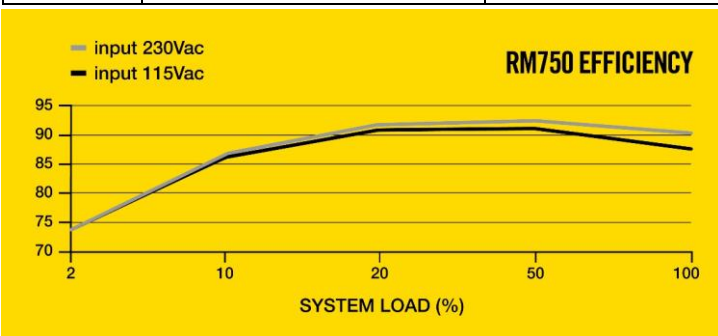

Search Term

80 PLUS GOLD PSU
Quiet PSU
Fully Modular PSU

Tech Specs

Model	RPS0119	
Part No.	CP-9020195/75-003893	
	AC Input Rating	
AC Input	100-240V	
Input Current	10A-5A	
Frequency	47~63Hz	
	Max Load	Max Output
+3.3V	20A	150W
+5V	20A	
+12V	62.5A	750W
-12V	0.3A	3.6W
+5Vsb	3A	15W
Total Power	750W	

Model		Kunlun 750W			
QTY	DESCRIPTION	CONNECTOR per CABLE	Total Connectors	Connector Spacing	Total Cable LENGTH
1	ATX CABLE 24-PIN (24)	1	1		610mm ± 10mm
2	EPS/ATX12V CABLE 8-PIN (4+4)	1	2		650mm ± 10mm
3	PCIe CABLE 8-PIN (6+2)	2	6	600mm, 150mm	750mm ± 10mm
2	SATA CABLE (3 SATA - Right Angle)	3	6	500mm, 100mm, 100mm	700mm ± 10mm
1	SATA CABLE (4 SATA - Right Angle)	4	4	455mm,115mm, 115mm, 115mm	800mm ± 10mm
1	PERIPHERAL CABLE (4-PIN)	4	4	450mm, 100mm, 100mm, 100mm	750mm ± 10mm