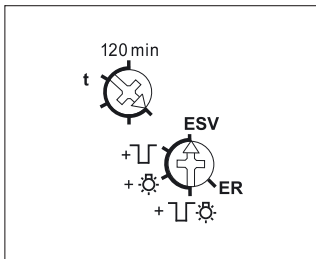

ESR61NP-230V+UC

1 NO contact not potential free 10 A/250 V AC, 230 V LED lamps up to 600 W, incandescent lamp load 2000W. Off delay impulse switch with switch-off early warning and pushbutton permanent light switchable. Standby loss 0.7 watt only.

Function rotary switches

Standard setting ex works.

Typical connection

Technical data page 12-16.

For installation. 45 mm long, 45 mm wide, 18 mm deep.

Zero passage switching to protect contacts and lamps.

The switched consumer may not be connected to the mains before the short automatic synchronisation after installation has terminated.

Control voltage 230 V. In addition electrically isolated universal control voltage from 8 to 230 V UC. Supply voltage and switching voltage 230 V. Very low switching noise. Variable time range up to 120 minutes in the function ESV. At the control input  pushbuttons with a glow lamp current up to 50 mA can be connected.