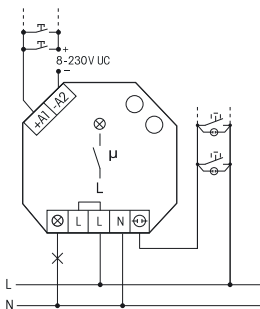

Function rotary switches

Standard setting ex works.

Typical connection

Technical data page 12-16.

For installation. 45 mm long, 45 mm wide, 18 mm deep.

Zero passage switching to protect contacts and lamps.