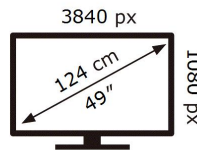

ENERGY

SAMSUNG

C49HG90DMU

71 kWh/1000h

ABCDEF **G**

78 kWh/1000h

2019/2013