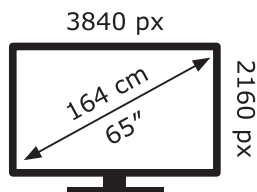

ENERG ⚡

LG Electronics

65QNED879QB

108 kWh/1000h

ABCDEF**G**

175 kWh/1000h

2019/2013