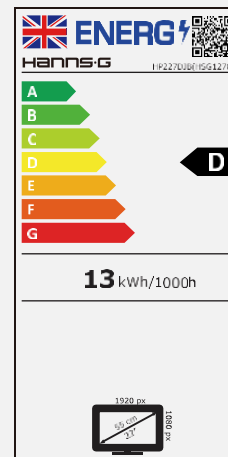

Display Size	54,61cm / 21.5" Diagonal
Panel Type	TFT – LED Backlight
Aspect Ratio	16:9
Resolution (H x V)	1920 x 1080 Full HD
Brightness	250cd/m²
Contrast (Typ.)	1.000:1 (Typical)
Contrast (Active)	80.000.000:1 (Active)
Viewing Angle L/R; U/D	170° H – 160° V (CR > 10)
Response Time	5 msec (typ)
Pixel Pitch	0,248 (H) x 0,248 (V) mm
Panel Surface	Anti-Glare
Display Colors	16.7M Colors
Horizontal Frequency	30 ~ 83 kHz
Vertical Frequency	56 ~ 75 Hz
Max Display Frequency	1920 x 1080 @ 60Hz
Input 1	D-Sub (VGA)
Input 2	DVI-D with HDCP
Input 3	-
Buil-in Speakers	1.5W x 2
Power Consumption	On: 12,58W; Stand-by: 0,39W; Off: 0,26W
AC Power Range	AC 100 ~ 240 Volt; 50 ~ 60 Hz
Product Dimensions	511 x 217 x 468 mm (W x D x H)
Packing Dimensions	572 x 155 x 387 mm (W x D x H)
Net / Gross Weight	4,1 Kgs / 5,2 Kgs
Bezel & Color Plan	Black front bezel, back cover , arm, base

VESA Mounting	100 x 100 mm
Monitor Stand	Height Adjustable Stand (110mm)
Tilt / Kensington Lock	-5° ~ 20° / Yes
Pivot / Swivel	Yes 90° Clockwise / Left: 30° - Right: 30°
Controls	Menu, Down, Up, Auto, Power
Color	Warm, Natural, Standard, User Mode
Preset Mode	PC, Movie, Game Modes
On Screen Display	11 OSD Languages
Accessory	Power Cable (1,5m); DVI-D Cable (1,5m); Warranty Card; Quick Start Guide
Flicker Free	Yes

Supplier's Name	HANNspree
Model Name	HP227DCB
Energy efficiency class for standard Dynamic Range (SDR)	D
Annual Energy Power Consumption (kWh/1000h)	13 kWh/1000h
On mode power demand for Standard Dynamic Range (SDR)	13 W
Off mode power demand (W)	0,3 W
Standby mode power demand (W)	0,4 W
Screen Diagonal (cm / inches)	54,6cm / 21,5"
Resolution	1920 x 1080

PART. NO.:
HP 227 DCB