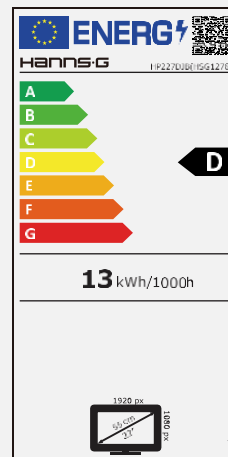

Display Size	54,61cm / 21.5" Diagonal
Panel Type	TFT – LED Backlight
Aspect Ratio	16:9
Resolution (H x V)	1920 x 1080 Full HD
Brightness	250cd/m²
Contrast (Typ.)	1.000:1 (Typical)
Contrast (Active)	80.000.000:1 (Active)
Viewing Angle L/R; U/D	170° H – 160° V (CR > 10)
Response Time	5 msec (typ)
Pixel Pitch	0,248 (H) x 0,248 (V) mm
Panel Surface	Anti-Glare
Display Colors	16.7M Colors
Horizontal Frequency	30 ~ 83 kHz
Vertical Frequency	56 ~ 75 Hz
Max Display Frequency	1920 x 1080 @ 60Hz
Input 1	D-Sub (VGA)
Input 2	DVI-D with HDCP
Input 3	-
Buil-in Speakers	1.5W x 2
Power Consumption	On: 12,58W; Stand-by: 0,39W; Off: 0,26W
AC Power Range	AC 100 ~ 240 Volt; 50 ~ 60 Hz
Product Dimensions	511 x 217 x 468 mm (W x D x H)
Packing Dimensions	572 x 155 x 387 mm (W x D x H)
Net / Gross Weight	4,1 Kgs / 5,2 Kgs
Bezel & Color Plan	Black front bezel, back cover , arm, base

VESA Mounting	100 x 100 mm
Monitor Stand	Height Adjustable Stand (110mm)
Tilt / Kensington Lock	-5° ~ 20° / Yes
Pivot / Swivel	Yes 90° Clockwise / Left: 30° - Right: 30°
Controls	Menu, Down, Up, Auto, Power
Color	Warm, Natural, Standard, User Mode
Preset Mode	PC, Movie, Game Modes
On Screen Display	11 OSD Languages
Accessory	Power Cable (1,5m); DVI-D Cable (1,5m); Warranty Card; Quick Start Guide
Flicker Free	Yes

Supplier's Name	HANNspree
Model Name	HP227DCB
Energy efficiency class for standard Dynamic Range (SDR)	D
Annual Energy Power Consumption (kWh/1000h)	13 kWh/1000h
On mode power demand for Standard Dynamic Range (SDR)	13 W
Off mode power demand (W)	0,3 W
Standby mode power demand (W)	0,4 W
Screen Diagonal (cm / inches)	54,6cm / 21,5"
Resolution	1920 x 1080

PART. NO.:
HP 227 DCB