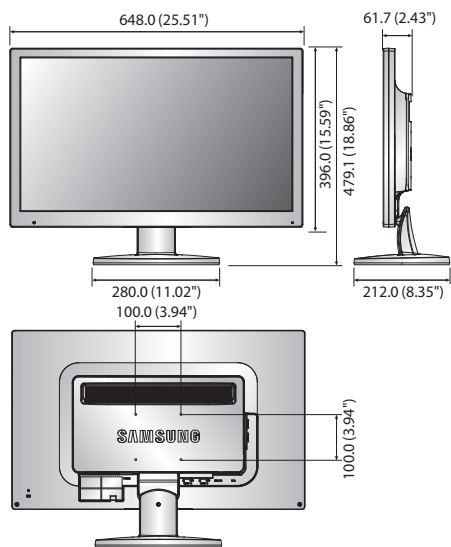

Dimensions

Unit : mm (inch)

SMT-2730

DISPLAY	
Type	LED
Screen Size	27"
Max. Resolution	1,920 x 1,080
Brightness	300cd/m ²
Contrast Ratio	1,000 : 1
Aspect Ratio	16 : 9
Viewing Angle (H/V)	170° / 160°
Display Color	16.7million
Response Time	8ms (G to G)
Video System	NTSC / PAL
Panel Life	30,000hours
Filter Type	3D combfilter
INTERFACE	
Video	Connector BNC type (2 in / 2 out), VGA, HDMI
	Connector 1 Analogue D-sub (15 pin)
	Input Signal 0.7Vpp ±5%
RGB / DVI	Available Format 640 x 350@70Hz 720 x 400@70Hz 640 x 480@60Hz/72Hz/75Hz (VGA) 800 x 600@56Hz/60Hz/72Hz/75Hz (SVGA) 1,024 x 768@60Hz/70Hz/75Hz (XGA) 1,152 x 864@75Hz 1,152 x 870@75Hz 1,280 x 960@60Hz 1,280 x 1,024@60Hz/75Hz (SXGA) 1,360 x 768@60Hz 1,600 x 1,200@60Hz 1,920 x 1,080@60Hz
HDMI	Connector HDMI
	Available Format 640 x 480p@60Hz, 720 x 480i@60Hz, 720 x 480p@60Hz 720 x 576i@50Hz, 720 x 576p@50Hz, 1,280 x 720p@50Hz/60Hz 1,920 x 1,080i@50Hz/60Hz, 1,920 x 1,080p@50Hz/60Hz
Audio	Connector RCA (L/R), Stereo mini jack
	Output Signal Loop-through line level (PC only), Speakers : 2 x 1W
Application Support	Remote controller
ON SCREEN DISPLAY	
Functions	VESA™ DPM compatible
Language	English, Spanish, French, German, Italian, Portuguese, Russian, Swedish, Turkish, Taiwanese, Chinese, Japanese, Korean, Dutch, Danish, Arabic
GENERAL	
Electrical	Input Voltage 100 ~ 240V AC (50/60Hz)
	Power Consumption Max. 35W
Environmental	Operating Temperature 0 ~ +40°C (+32°F ~ +104°F)
	Operating Humidity 0% ~ 90% (Non-condensing)
Mechanical	Dimensions with Stand (WxHxD) 648.0 x 479.1 x 212.0mm (25.51" x 18.86" x 8.35")
	Dimensions without Stand (WxHxD) 648.0 x 396.0 x 61.7mm (25.51" x 15.59" x 2.43")
	Bezel Size 24.3mm (0.96")
	Weight 7.3Kg (16.09lb)
	Cabinet Color Black
	Rack Mounts Optional
	VESA Mounts Interface 100 x 100mm (3.94" x 3.94")