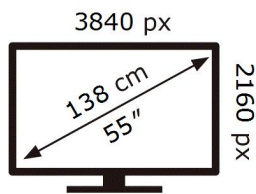

ENERG

SAMSUNG

QE55Q80BAT

114 kWh/1000h

ABCDEF **G**

HDR

220 kWh/1000h

2019/2013