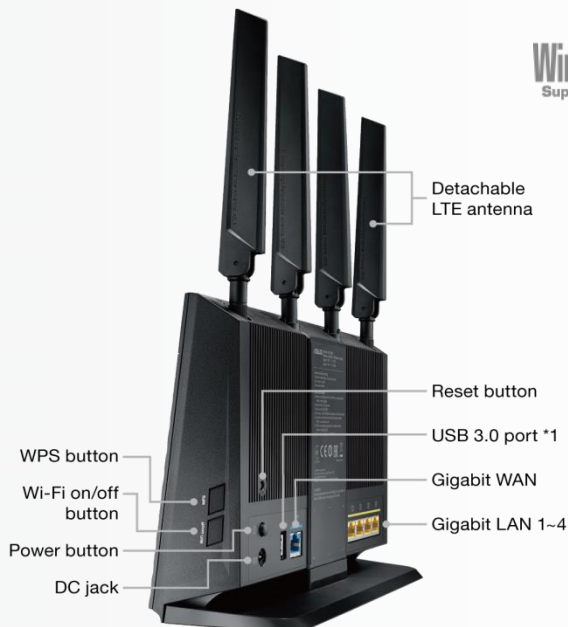

AiProtection Your Smart Home is Protected.

ASUS AiProtection powered by Trend Micro™ improves your online safety and security by combining automatic vulnerability detection, malicious site blocking and parental controls.

AiCloud Your World on Demand.

AiCloud keeps you connected to your data wherever you are. Access, share and stream all your photos, videos and files from your router on any internet-connected desktop, notebook or mobile device.

Dual-WAN Dual-WAN for Interruption-free Connections

4G-AC68U has a dedicated Gigabit Ethernet WAN port that can be used as a backup wired internet connection that is activated when the 4G LTE connection fails (failover), and automatically switches back when service is restored (failback). This gives superb flexibility for business or home use — you need never be without an internet connection.

What's Inside the Box

- 4G-AC68U wireless modem router
- 2 detachable LTE antennas
- RJ-45 cable
- Power adapter
- Warranty card
- Quick start guide

Specifications

- Wireless Type: 802.11 ac/n/g/a/b
- Wireless Speed: Up to 1900 Mbps
- Wireless Frequency: Dual-band (2.4 & Dual 5 GHz)
- Mobile Broadband Speed: 300Mbps(DL) & 50Mbps(UL)
- Connectivity: 4x gigabit LAN port, 1x gigabit WAN port, 1x micro SIM card slot
- USB Port(s): 1x USB 3.0

Scan for full features and specs

Connectivity