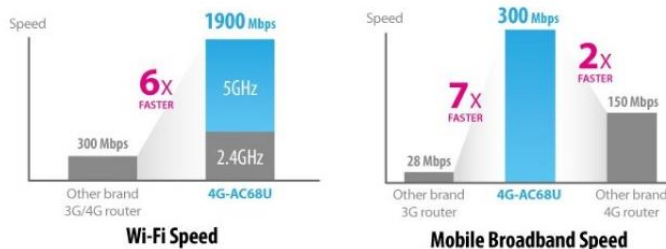

## AC1900 Dual-Band LTE Wi-Fi Modem Router

- Fast Wi-Fi Speeds – Concurrent dual-band Wi-Fi delivers smooth streaming with 2.4GHz speeds up to 600Mbps and 5GHz speeds up to 1300Mbps.
- Ultimate 4G Speed - 4G LTE Category 6 technology lets you enjoy 7X-faster speeds than 3G mobile broadband.
- Optimized Wi-Fi Range – AiRadar beamforming and high-power antennas for better coverage.
- Parental Controls - Monitor and restrict internet activity for any user.
- Enterprise-grade Security - ASUS AiProtection provides advanced protection for all devices connected to your home network.

### Super-fast Mobile Broadband, Super-fast Wi-Fi!

ASUS 4G-AC68U features the latest LTE Category 6 mobile broadband, which combines two cellular bands to give you internet download speeds of up to 300Mbps — 2X faster than LTE Category 4, and 7X faster than 3G (HSPA+) — so you can share even the biggest files and stream 4K UHD video with ease. And with the super-fast 1900Mbps 802.11ac Wi-Fi, you can enjoy wireless speeds that are up to 3X faster than 802.11n!