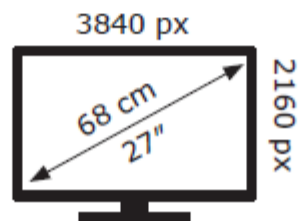

LG Electronics

27UL650

27 kWh/1000h

ABCDEF**G**

37 kWh/1000h

2019/2013