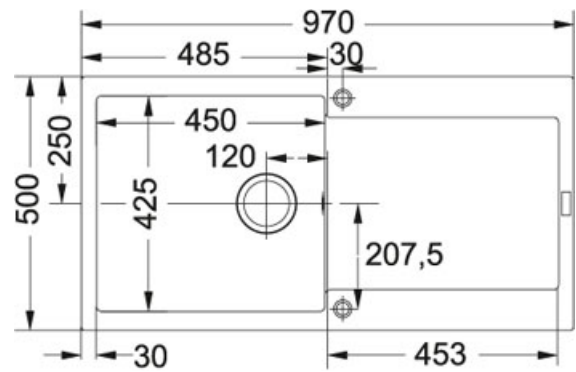

### TECHNICAL DATA

Cabinet Size	600.00 mm
Waste Outlet Diameter	3-1/2"-TWIST-CONTROL-WASTE
Length Overall	970.00 mm
Width Overall	500.00 mm
Length of large bowl	450.00 mm
Width of large bowl	425.00 mm
Depth of large bowl	200.00 mm
Cutout Length	950.00 mm
Cutout Width	480.00 mm
Number of Bowls	1
Download Cut-Out Template FBS	HIER-KLICKEN