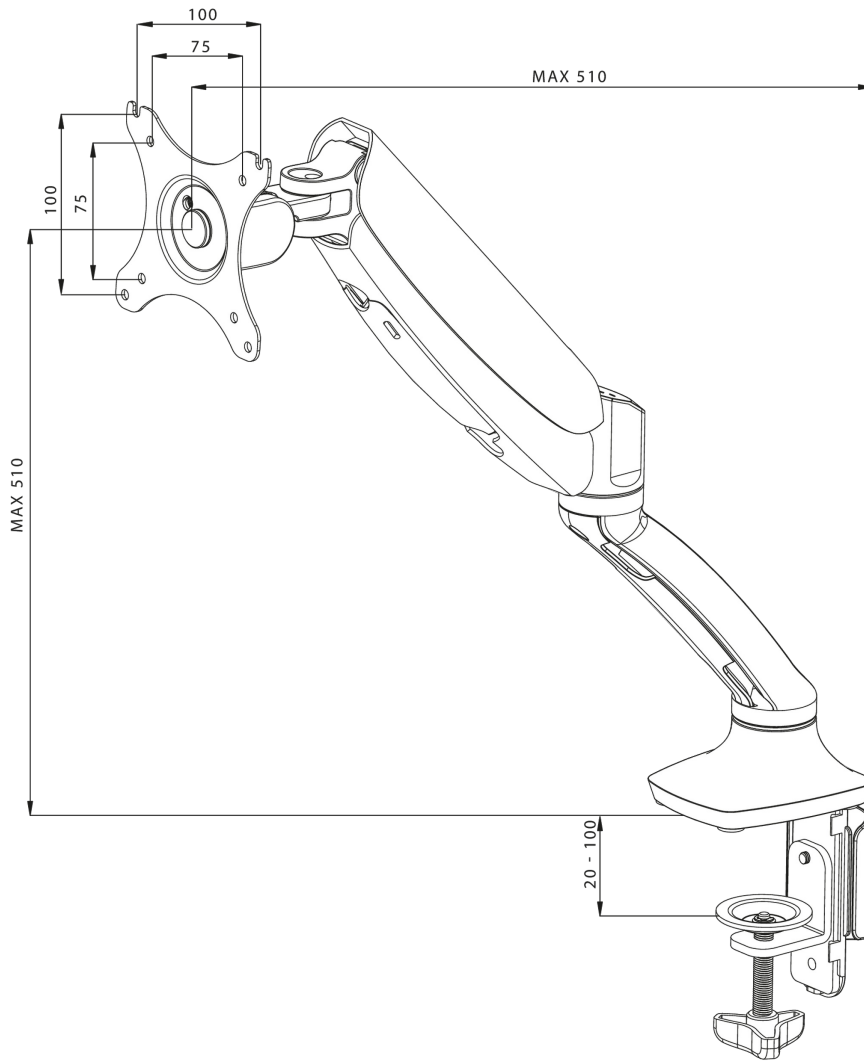

### Sleek and stylish single gas spring arm

The iiyama DS3001C-B1 is a desk mount (grommet or clamp) for flat screens up to 27". Using the arm guarantees you gain additional space on your desk and the cable management system helps to keep the workplace tidy. But more importantly, offering broad adjustment capabilities including tilt, swivel, height and rotation, the arm makes sure you can easily adjust the screen position to your preferences assuring ergonomic body posture.

#### 01 TECHNICAL SPECIFICATION

Type	gas spring desk mount for desktop monitor
Number of screens	1
Desk monut	desk clamp or desk grommet
Screen size	10" - 27"
Height adjustment	0 - 399mm
Screen rotation	PIVOT 90°
Tilt	-85° - 15°
Swivel	360°
Max weight capacity	5kg
VESA minimum	75 x 75mm
VESA maximum	100 x 100mm