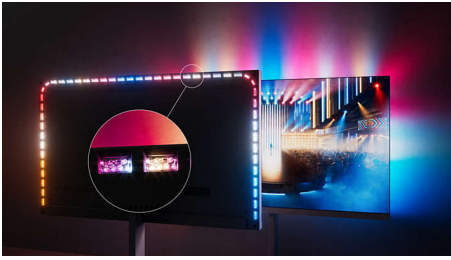

PHILIPS

4K Ambilight TV
164 cm (65") Ambilight TV Sound by Bowers & Wilkins, P5 AI dual picture engine, Google TV™

65OLED959/12

Highlights

Ambilight Plus

Ambilight plus is more colourful and dynamic! New dome-shaped lenses on the integrated LEDs at the back of the TV create a bigger and brighter Ambilight halo that reflects more of the colours you see on screen. Want to set a different mood? You can choose Fine Detail or Cosy Glow to enjoy a more subtle Ambilight glow with less intense colours.

Sound by Bowers & Wilkins

A beautifully integrated 5.1.2 Bowers & Wilkins sound enclosure lets you immerse yourself in what you watch—and listen to—like never before. Thrillingly lifelike sound flows above and around you from up-firing and surround-sound speakers concealed in the TV's gorgeous all-around fabric frame. Bass is rich. Voices are crisp, clear, natural.

Epic gaming

Never miss! Plug-and-play display and sound settings instantly optimise your TV to get the best from your console or PC, and Ambilight's game mode kicks in automatically to bring even bigger thrills. Want more control? The Game Bar lets you enhance shadows and colours, add a custom crosshair and create display profiles for different game types.