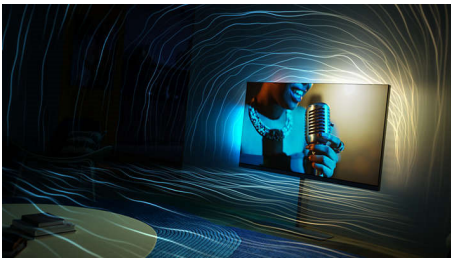

PHILIPS

4K Ambilight TV
164 cm (65") Ambilight TV Sound by Bowers & Wilkins, P5 AI dual picture engine, Google TV™

65OLED959/12

Highlights

Ambilight Plus

Ambilight plus is more colourful and dynamic! New dome-shaped lenses on the integrated LEDs at the back of the TV create a bigger and brighter Ambilight halo that reflects more of the colours you see on screen. Want to set a different mood? You can choose Fine Detail or Cosy Glow to enjoy a more subtle Ambilight glow with less intense colours.

Sound by Bowers & Wilkins

A beautifully integrated 5.1.2 Bowers & Wilkins sound enclosure lets you immerse yourself in what you watch—and listen to—like never before. Thrillingly lifelike sound flows above and around you from up-firing and surround-sound speakers concealed in the TV's gorgeous all-around fabric frame. Bass is rich. Voices are crisp, clear, natural.