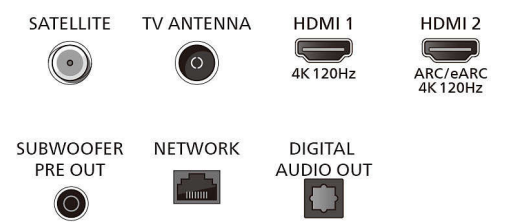

Tuner/Reception/Transmission

- Digital TV: DVB-T/T2/T2-HD/C/S/S2
- Video Playback: PAL, SECAM

Connections

Side

Bottom

Specifications

- TV Programme guide*: 8-day Electronic Programme Guide
- Signal strength indication
- Teletext: 1000 page Hypertext
- HEVC support

Smart TV Features

- Interactive TV: HbbTV
- Voice assistant*: Google Assistant built in, RC with Mic., Works with Alexa

Multimedia Applications

- Video Playback Formats: AVI, MKV, HEVC, H.264/ MPEG-4 AVC, MPEG1, MPEG2, MPEG4, VP9, HEVC (H.265), AV1
- Music Playback Formats: MP3, WAV, AAC, FLAC
- Subtitles Formats Support: SRT, SMI, SSA, SUB, ASS, TXT
- Picture Playback Formats: JPEG, GIF, PNG, BMP, HEIF