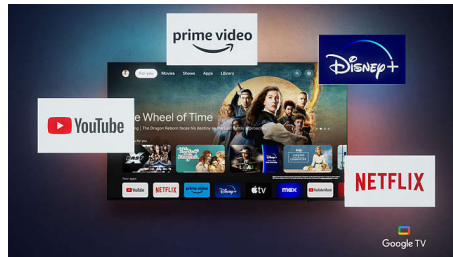

Google TV™

What do you want to watch? Google TV brings together films, shows and more from across your apps and subscriptions, and organises them just for you. You'll get suggestions based on what you like, and you can even use the Google TV app on your phone to curate your watchlist on the go.