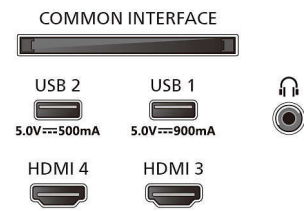

Specifications

Ambilight

- Ambilight Features: Wall colour adaptive, Lounge mode, Game Mode, Ambilight Music, Sunrise Alarm, AmbiSleep, Ambilight FTI Animation
- Ambilight Version: 3 sided XL

Picture/Display

- Diagonal screen size (inch): 65 inch
- Diagonal screen size (metric): 164 cm
- Display: 4K Ultra HD OLED

- Panel resolution: 3840 x 2160
- Native refresh rate: 120 Hz
- Picture engine: P5 AI Dual Picture Engine
- Picture enhancement: Perfect Natural Motion, Micro Dimming Perfect, Wide Colour Gamut 99% DCI/P3, Dolby Vision, A.I. PQ mode, CalMAN Ready, IMAX enhanced mode, HDR10+ Adaptive, Film-maker mode
- Multi-view

Display input resolution

- Resolution-Refresh rate: 576 p - 50 Hz, 640 x 480 - 60 Hz, 1920 x 1080p -24/25/30/50/ 60/100/120Hz, 720 p - 50 Hz, 60 Hz, 2560 x 1440 - 60 Hz, 120 Hz, 3840 x 2160p - 24/25/30/50/60/100/120 Hz

Tuner/Reception/Transmission

- Digital TV: DVB-T/T2/T2-HD/C/S/S2
- Video Playback: PAL, SECAM

Connections

Side