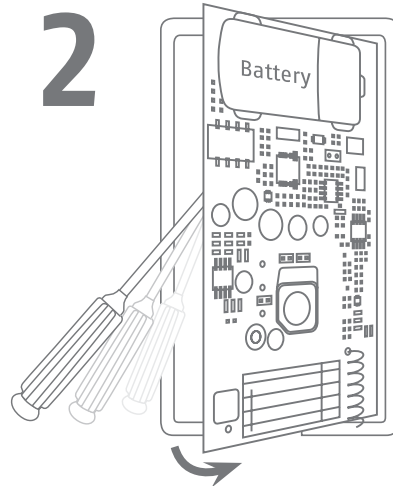

1x

1x

1x

3x

1/6

2

3

2x

Empfohlen
Recommended
Recommandé
Aanbevolen
Anbefalet
Rekommenderad
Polecany
Raccomandato
Recomendado
Рекомендується

Optional
Facultatif
Optioneel
Optionel
Valbara
Opcjonalnie
Opzionali
Opcional
по выбору

4

5