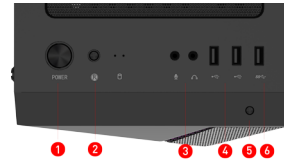

### Mesh Certified Makes It Work

- Can install up to 6x system fans, providing ventilation and stable performance to the whole system
- Built-in ARGB fan with striking lighting and vivid lighting effects
- Premium-grade 4mm thick tempered glass that guarantees window durability and viewing capability
- The magnetic dust filter on top is designed to give users an easy un-installing and cleaning experience
- Quickly control the fan color and lighting effects with Insta-Light Loop at the touch of a button

## CONNECTIONS

1. Power Button
2. Reset Button
3. Mic in / Audio out
4. USB 2.0x2
5. Insta-Light Loop Button
6. USB 3.2 Gen 1 Type-A