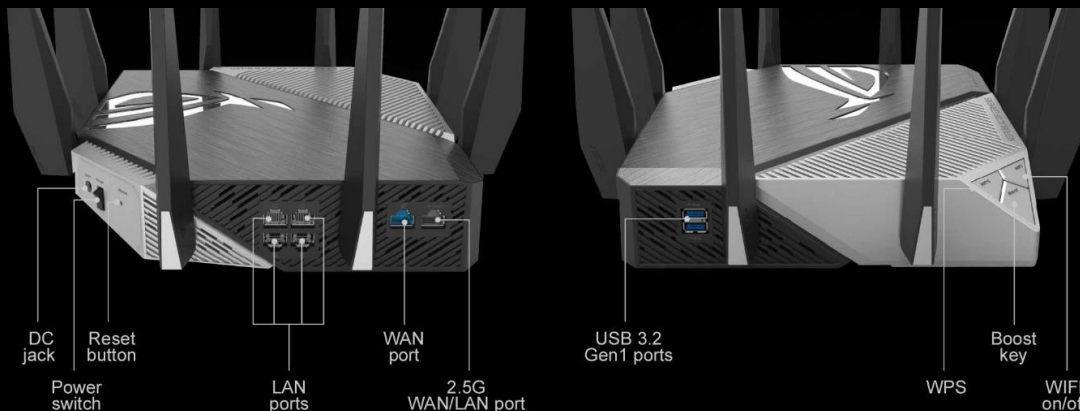

Connectivity

Win10 Support IPv6 Support