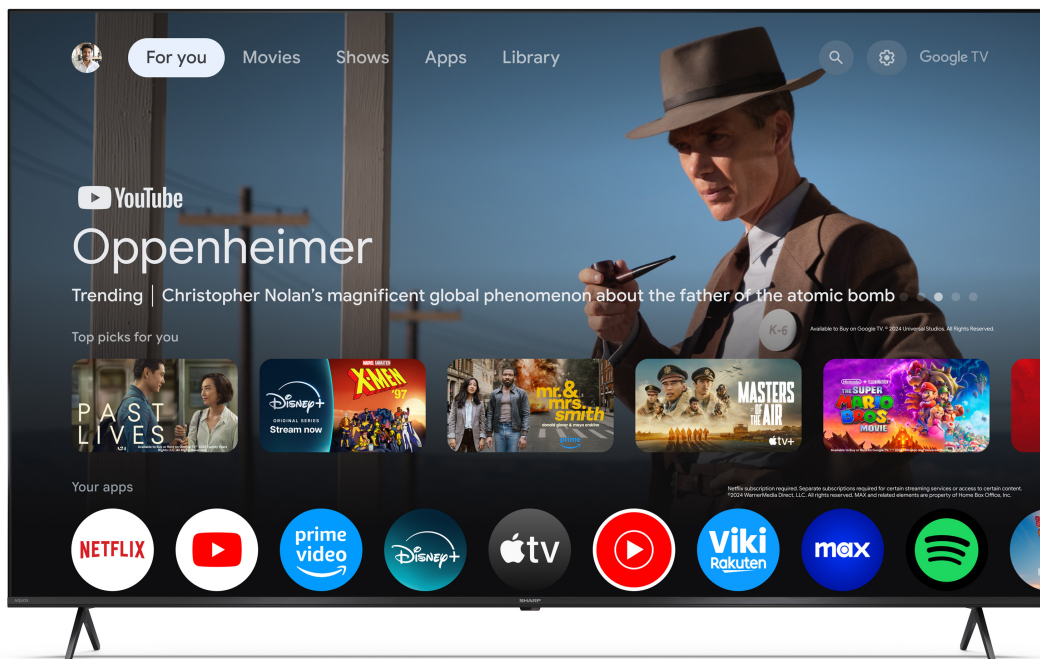

65HP5465E
Ref: 4T-C65HP5465EB

65" 4K Ultra HD QLED Google TV™

The entertainment you love. With a little help from Google.

HIGHLIGHTS

- 4K Ultra HD Google TV™
- QLED - rich colour gamut
- HDMI 2.1 with eARC
- Dolby Vision™ - cinema-inspired HDR
- Dolby Atmos® - full 360° sound experience
- Smooth Motion - Frame Interpolation Technology
- Google Assistant
- Google Cast

The entertainment you love. With a little help from Google. No more jumping from app to app. Google TV - built into smart TVs and streaming devices - brings together movies, shows, and live TV from all of your subscriptions. Need inspiration? Get curated recommendations, use Google's powerful search to find shows across 10,000+ apps, or browse hundreds of free channels. And with personalized profiles, everyone's experience is customized for them.