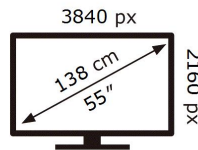

**ENERGY**

SAMSUNG

QE55Q64TAU

**103** kWh/1000h

ABCDEF **G**

**113** kWh/1000h

2019/2013