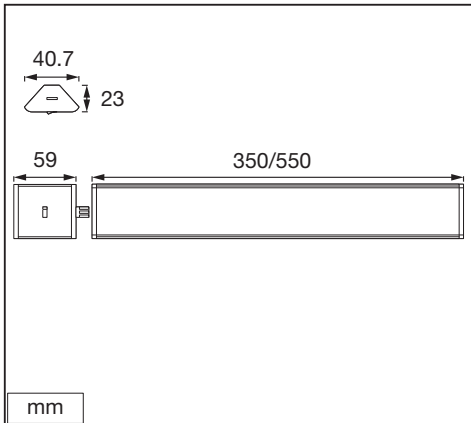

CABINET LED CORNER