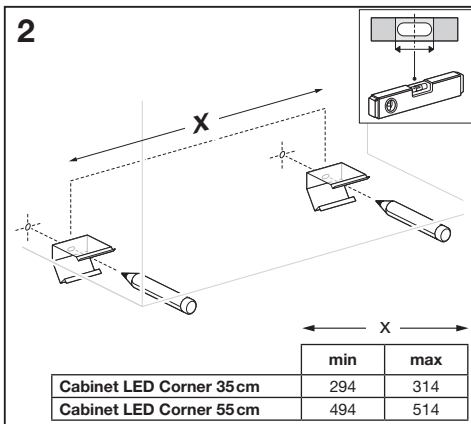

CABINET LED CORNER