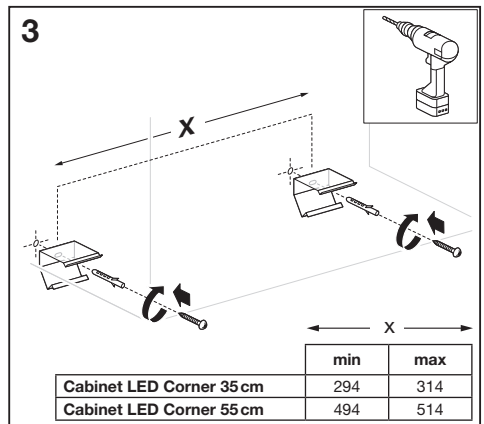

CABINET LED CORNER