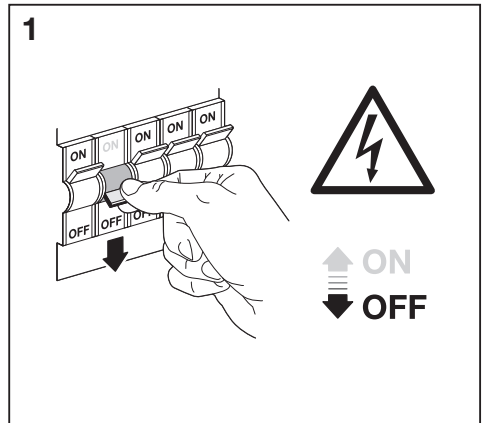

CABINET LED CORNER