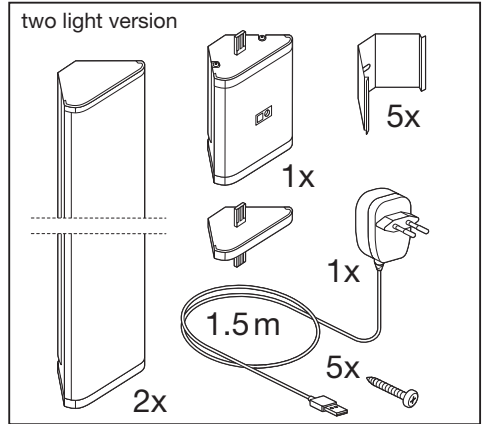

CABINET LED CORNER