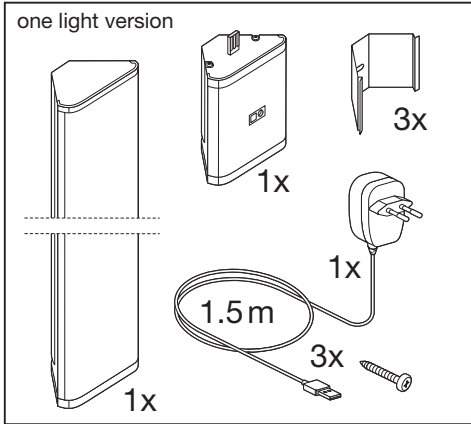

CABINET LED CORNER